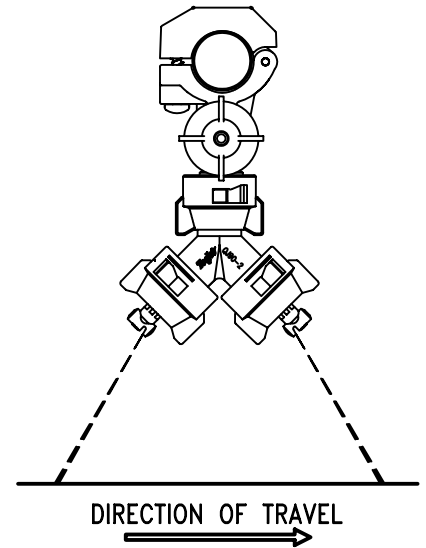

TYPICAL SETUP:

FEATURES:

- FITS STANDARD QUICK TEEJET BODIES FOR EASY USE.
- NYLON CONSTRUCTION FOR STRENGTH AND DURABILITY.
- OUTLETS CAN BE FITTED WITH QUICK TEEJET CAPS AND TEEJET SPRAY TIPS.
- 90° INCLUDED ANGLE BETWEEN OUTLETS ALLOWS FOR IMPROVED COVERAGE AND CROP PENETRATION WHEN FITTED WITH FLAT SPRAY TIPS.
- MAXIMUM PRESSURE: 300 PSI.

FOR APPLICATION RATES WITH TURBO TEEJET TIPS SEE DATA SHEETS 63492 AND 63492M.

DESCRIPTION:

**QJ90-2-NYR  
QUICK TEEJET®  
90° "Y" ADAPTER**

**Spraying Systems Co.®**

Spray Nozzles and Accessories  
P.O. Box 7900 - Wheaton, Il. 60189-7900