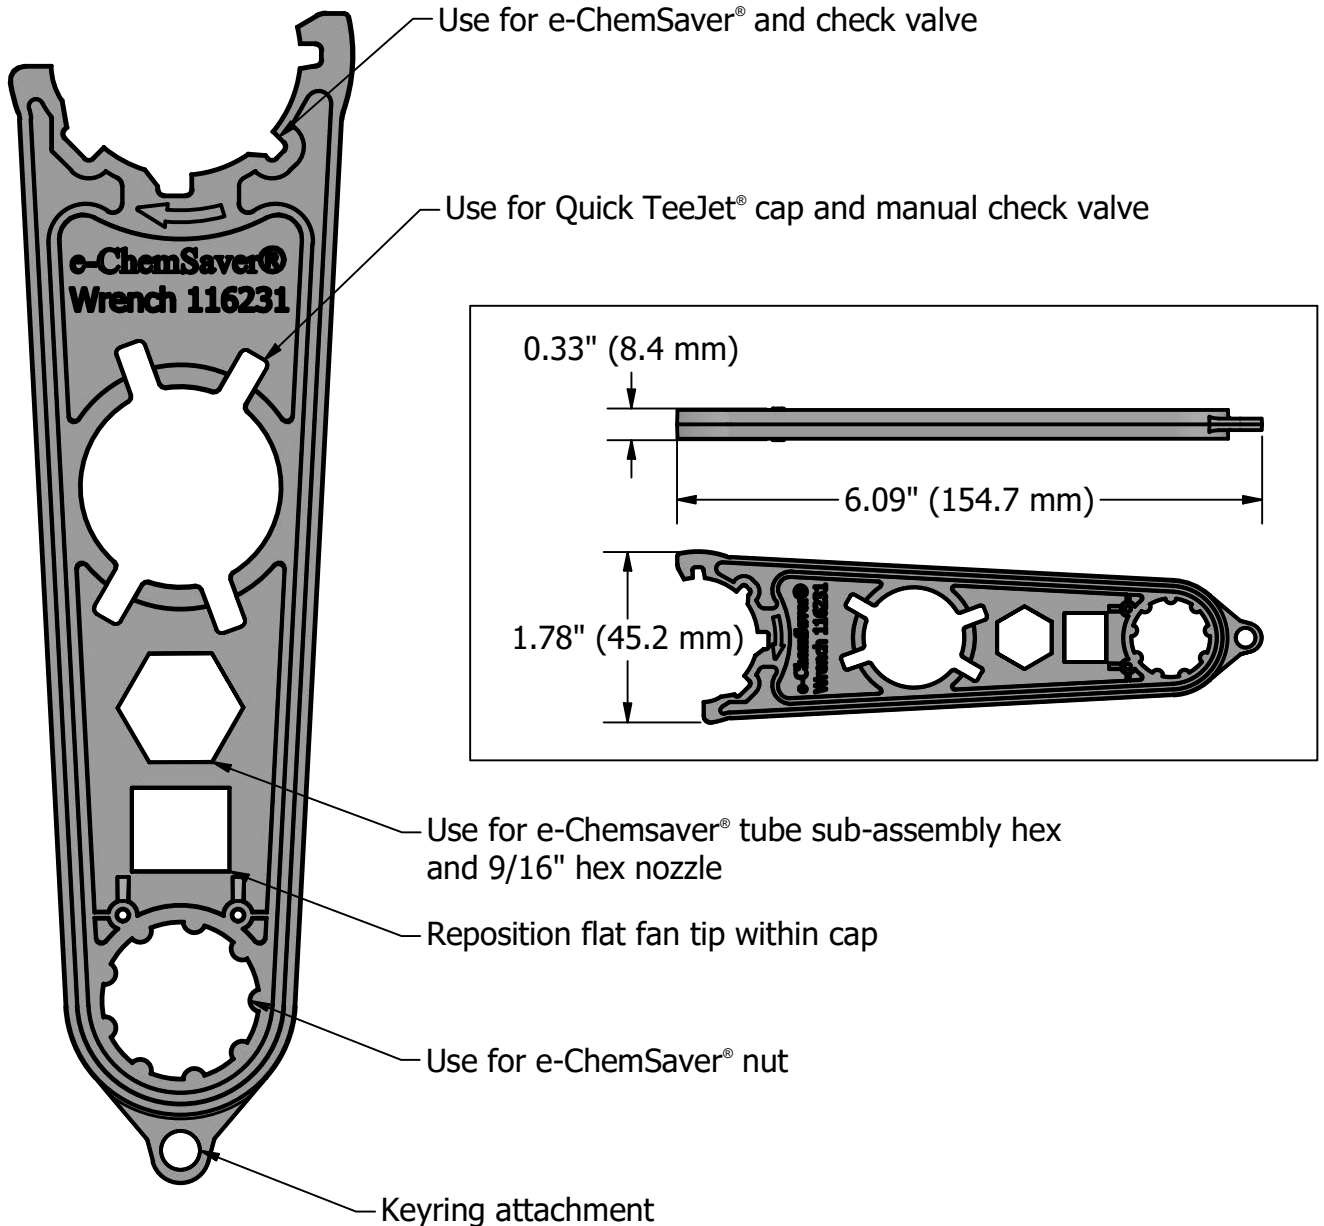

e-ChemSaver® Installation and Removal Tool

FEATURES:

- NYLON CONSTRUCTION FOR EXCELLENT CHEMICAL COMPATIBILITY AND DURABILITY

HOW TO ORDER:

- CP116231-NYB

DESCRIPTION:

e-CHEMSAVER® AND QUICK TEEJET® CAP
INSTALLATION AND REMOVAL TOOL

REVISION NO.	1	Data Sheet No.	
REFERENCE:	1/6/2020	DS116231	
SHEET:	1 OF 1	DWG SIZE:	A