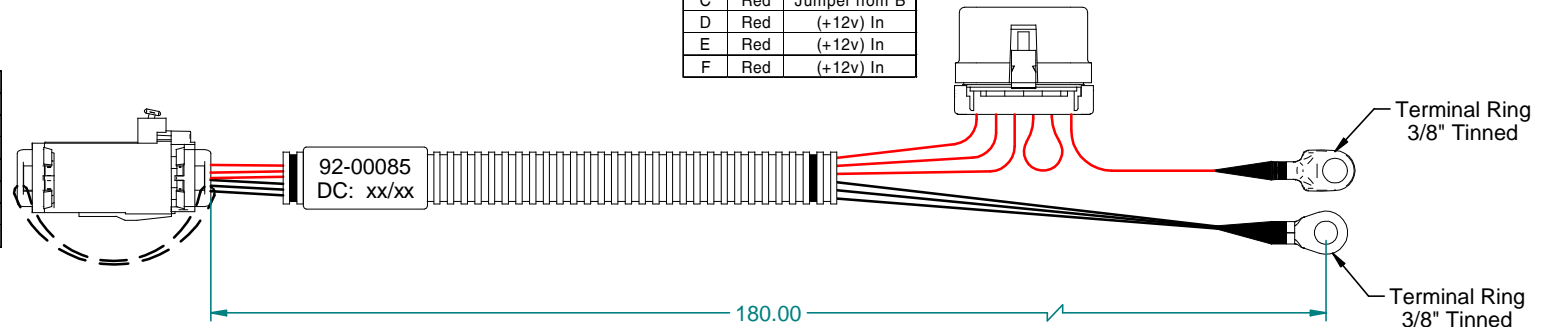

Metri-Pack 280
Tower 7 pos.
w/Skts and Dust Cap

Pos.	Color	Function
A	n/a	
B	Red	(+12v)
C	Red	(+12v)
D	Red	(+12v)
E	Black	Ground
F	Black	Ground
G	Black	Ground

Metri-Pack Fuse Terminal
6 pos. w/1, 15 amp fuse mini
and 1, 4 gang common bar

Pos.	Color	Function
A	Red	(+12v) Battery In
B	Red	Jumper to C
C	Red	Jumper from B
D	Red	(+12v) In
E	Red	(+12v) In
F	Red	(+12v) In

Note: 1.0 All dimensions are displayed in 'Inches'
Unless otherwise specified.

MATERIAL:		n/a			
FINISH:		n/a			
PROJECTION:		SCALE: UNITS: INCH: X METRIC: 1:2		TITLE: Cable, Battery SmartBox	
UNLESS OTHERWISE SPECIFIED TOLERANCE:		DRAWN BY: Bryan Reeves		CHECKED BY: Alan Trueman	
REV. DATE NOC. No		APPROVED BY: Alan Trueman		SHEET No: 1 of 1 DWG No: C-92-00085	
<p>Midwest Technologies IL, LLC. Claims proprietary right in the material disclosed hereon. This document is not to be used in any way detrimental to the interest of Midwest Technologies IL, LLC.</p>					