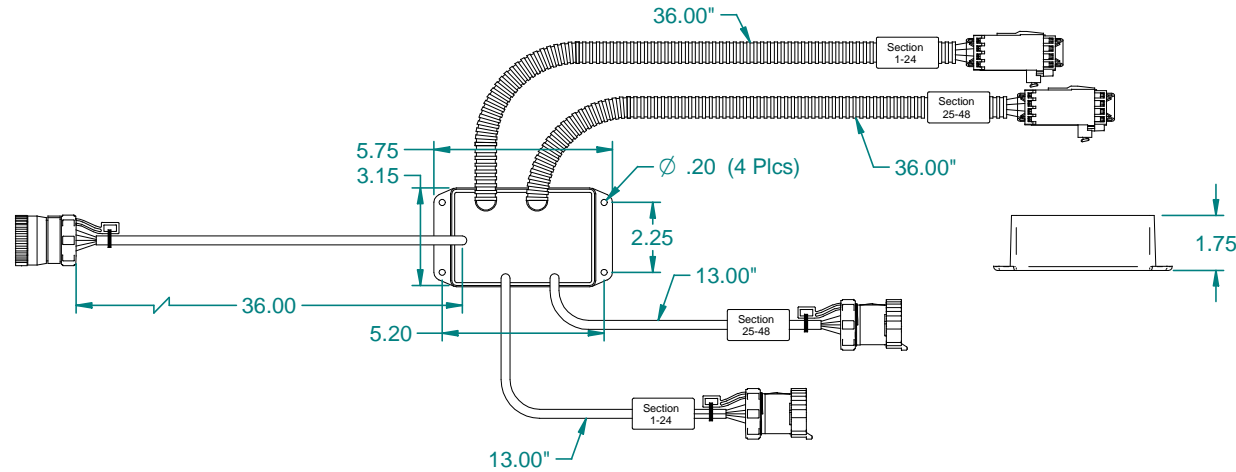

A

B

C

D

Deutsch Housing  
9 pos, w/Skts and  
Dust Cap

Pos.	Color	Function
A	White	Ground
B	Green	Ground
C	Black	Ground
D	Purple	Lift Switch
E	Orange	RS485 A
F	Yellow	RS485 B
G	Blue	(+12v)
H	Brown	(+12v)
J	Red	(+12v)

Section 1-24  
Metri-Pack 280  
Shroud 7 pos.  
w/Pins and Dust Cap

Pos.	Color	Function
A	n/a	
B	Red	(+12v)
C	Red	(+12v)
D	Red	(+12v)
E	Black	Ground
F	Black	Ground
G	Black	Ground

Section 25-48  
Metri-Pack 280  
Shroud 7 pos.  
w/Pins and Dust Cap

Pos.	Color	Function
A	n/a	
B	Red	(+12v)
C	Red	(+12v)
D	Red	(+12v)
E	Black	Ground
F	Black	Ground
G	Black	Ground

Section 1-24  
Deutsch Receptacle  
9 pos, w/Pins and  
Dust Cap

Pos.	Color	Function
A	White	Ground
B	Green	Ground
C	Black	Ground
D	Purple	Lift Switch
E	Orange	RS485 A
F	Yellow	RS485 B
G	Blue	(+12v)
H	Brown	(+12v)
J	Red	(+12v)

Note: 1.0 All dimensions are displayed in 'Inches'  
Unless otherwise specified.

MATERIAL:		n/a			
FINISH:		n/a		TITLE: Cable, 'Y' SmartBox 48 Row	
PROJECTION:		SCALE: UNITS: X INCH METRIC: 1:4		DRAWN BY: Bryan Reiser	
UNLESS OTHERWISE SPECIFIED TOLERANCE:		0-1" ±.1" .XX 1-5" ±.25" .XX 5-10" ±.5" .XX		CHECKED BY: Alan Hoffman	
REV. DATE DOC. No		10-60" ±.1" .XX 60-120" ±.2" .XX 120" ±.3" .XX		APPROVED BY: Nancy Wagner	
R0	3/24/05	10482		SHEET No: 1 of 1	DWG No: C-92-00082
Midwest Technologies IL, LLC. Claims proprietary right in the material disclosed hereon. This document is not to be used in any way detrimental to the interest of Midwest Technologies IL, LLC.					