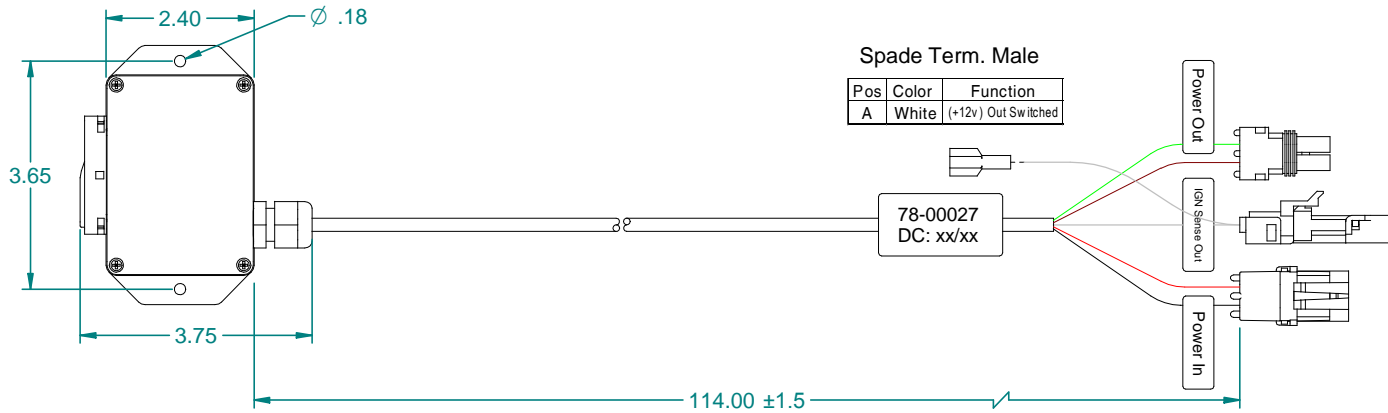

Spade Term. Male

Pos	Color	Function
A	White	(+12v) Out Switched

78-00027
DC: xx/xx

Power Out
Weather-Pack 2 Pos.
Tower w/Skts

Pos	Color	Function
A	Green	(+12v)
B	Brown	Ground

Weather-Pack 1 Pos.
Tower w/Skts

Pos	Color	Function
A	White	(+12v) Out Switched

Power In
Weather-Pack 2 Pos.
Shroud w/Pins

Pos	Color	Function
A	Red	(+12v)
B	Black	Ground

MATERIAL: n/a		
FINISH: n/a		
PROJECTION:		TITLE: Switch Box Ignition Sense
SCALE: UNITS: X 1:2 INCH METRIC: X		DRAWN BY: Bryan Reiser
UNLESS OTHERWISE SPECIFIED TOLERANCE:		CHECKED BY: <i>Paul Stewart</i>
R1 1/9/06 10559	0-.1" +.01" -	APPROVED BY: <i>Paul Stewart</i>
R0 2/24/05 10468	1-.5" +.005" -	SHEET No: 1 of 1
REV. DATE NOC. No	10-60" +.1" - .XX .03 60-120" +.2" - .XX .05 120" +.3" - .XX .05	DWG No: C-78-00027
Midwest Technologies IL, LLC. Claims proprietary right in the material disclosed hereon. This document is not to be used in any way detrimental to the interest of Midwest Technologies IL, LLC.		