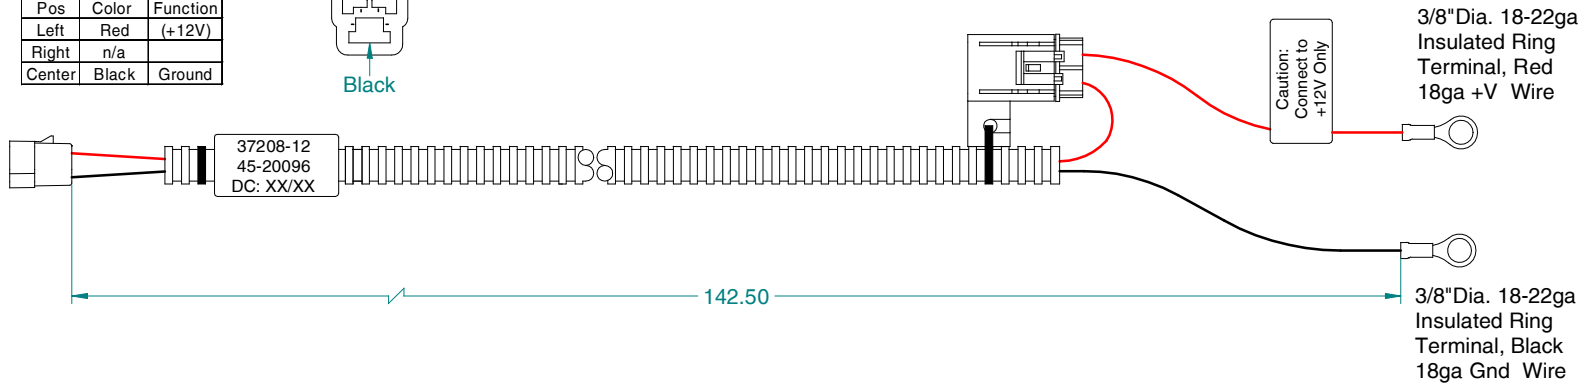

A

B

C

D

Series 56 Female 3 Pos. Housing w/ 18-20ga Terminals

Pos	Color	Function
Left	Red	(+12V)
Right	n/a	
Center	Black	Ground

Blade-Type Fuse Holder, Cap, 18ga Terminals, & 15A Fuse

Pos	Color	Function
1	Red	(+12v)
2	Red	(+12v)

Notes: 1.0 All dimensions are displayed in "Inches" Unless otherwise specified.

MATERIAL:		N/A					
FINISH:		N/A					
PROJECTION:		SCALE: UNITS: X		TITLE: 37208-12 Cable, End, Battery			
UNLESS OTHERWISE SPECIFIED TOLERANCE:		1:2		DRAWN BY: J.P. Martin			
REV. DATE		NO. No.		CHECKED BY: Amy Neuberger			
R0 6/10/03 Released		0-1" +/- .1"    10-60" +/- .1"    .XX .02 1-5" +/- .25"    60-120" +/- .2"    .XX .05 5-10" +/- .5"    120" +/- .3"    .XX .10		APPROVED BY: Mike Wagner		SHEET No: 1 of 1 DWG No: C-45-20096	
Midwest Technologies IL, LLC. Claims proprietary right in the material disclosed herein. This document is not to be used in any way detrimental to the interest of Midwest Technologies IL, LLC.							