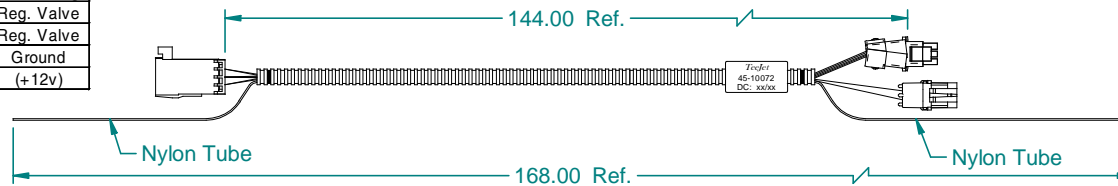

A

B

C

D

Metri-Pack Shroud  
7 Pos. w/Pins

Pos.	Color	Function
A	Orange	Boom 3 Sig.
B	Yellow	Boom 2 Sig.
C	Green	Boom 1 Sig.
D	Brown	Reg. Valve
E	White	Reg. Valve
F	Black	Ground
G	Red	(+12v)

Mate-N-Lock HSG  
6 Pos. w/Sockets

Pos.	Color	Function
1	Orange	Boom 3 Sig.
2	Yellow	Boom 2 Sig.
3	Green	Boom 1 Sig.
4	Brown	Reg. Valve
5	White	Reg. Valve
6	n/a	

Weather-Pack Shroud  
2 Pos. w/Pins

Pos	Color	Function
A	Red	(+12v)
B	Black	Ground

Note: 1.0 All dimensions are displayed in "Inches",  
Unless otherwise specified.

MATERIAL:		n/a			
FINISH:		n/a			
PROJECTION:		SCALE: UNITS: X		TITLE: Harness, 744 Console 12' Miller	
UNLESS OTHERWISE SPECIFIED TOLERANCE:		1:4		DRAWN BY: Bryan Reiser	
REV. DATE		10352		CHECKED BY: Alan Trueman	
NO. No		3/22/04		APPROVED BY: Larry Monroe	
R0		3/22/04		SHEET No: 1 of 1	
REV. DATE		NO. No		DWG No: C-45-10072	
Midwest Technologies IL, LLC. Claims proprietary right in the material disclosed herein. This document is not to be used in any way detrimental to the interest of Midwest Technologies IL, LLC.					