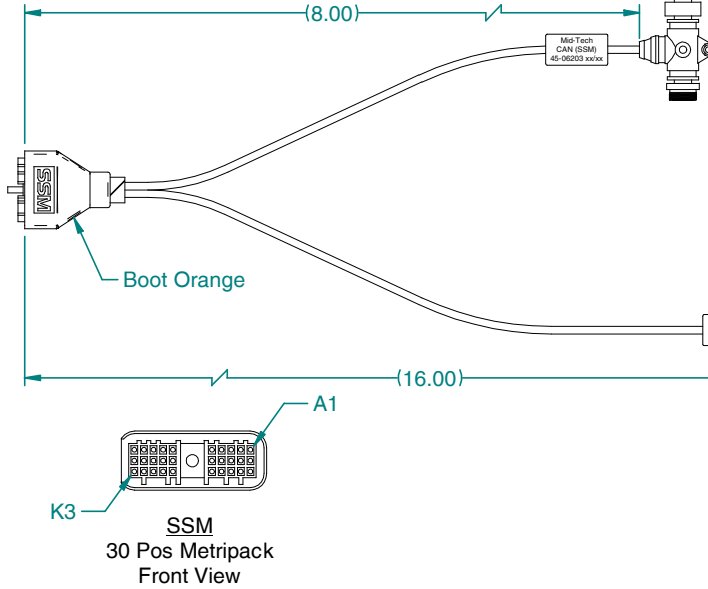

A

SSM
Metripack 30 pos.

Pos.	Color	Function
A1	Red	CAN (+V) Out
A2	Orange	CAN High
A3	Black	CAN Low
B1	Green	CAN Ground
B2	White	CAN Shield
B3	Green	GSO Jumper K3
C1	Yellow	(+V) ptc 2
C2	White	Imp. Status Jumper K2
C3	n/a	
D1	n/a	
D2	n/a	
D3	n/a	
E1	n/a	
E2	n/a	
E3	n/a	
F1	n/a	
F2	n/a	
F3	n/a	
G1	n/a	
G2	n/a	
G3	n/a	
H1	White	Boom 7
H2	Blue	Boom 6
H3	Green	B00m 5
J1	Orange	Boom 4
J2	Red	Boom 3
J3	Brown	Boom 2
K1	Black	Boom 1
K2	White	Jumper C2 Active all Time
K3	Green	Jumper B3 Active all Time

B

C

CAN 'T'
5 Pos.

Position	Color	Function
1	White	CAN Shield
2	Red	CAN (+V) Out
3	Green	CAN Ground
4	Orange	CAN High
5	Black	CAN Low

D

Boom Status
Deutsch 12 pos.

Position	Color	Function
1	Black	Boom 1
2	Brown	Boom 2
3	Red	Boom 3
4	Orange	Boom 4
5	Green	Boom 5
6	Blue	Boom 6
7	White	Boom 7
8	n/a	
9	n/a	
10	n/a	
11	n/a	
12	Yellow	(+V) ptc 2

1

2

3

4

Note: 1.0 All dimensions are displayed in "Inches" unless otherwise specified.

MATERIAL:		See Notes			
FINISH:		N/A		TITLE: Cable, SSM Deutsch Boom Input	
PROJECTION:		SCALE: UNITS: X METRIC: X		DRAWN BY: Bryan Reiser	
UNLESS OTHERWISE SPECIFIED TOLERANCE:		1:4		CHECKED BY: Amy Neuber	
REV. DATE		NO. No		APPROVED BY: Scott Leuber	
R0 2/28/03 010188		0.1" +/- .01" 10-60" +/- .1" X XX		SHEET No: 1 of 1 DWS No: C-45-06 203	
		1.5" +/- .25" 60-120" +/- 2" X XX			
		5-10" +/- .5" X 120" +/- 3" X			
Midwest Technologies IL, LLC. Claims proprietary right in the material disclosed hereon. This document is not to be used in any way detrimental to the interest of Midwest Technologies IL, LLC.					