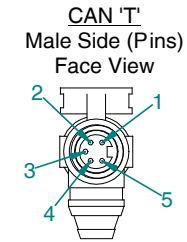

B

C

CAN 'T'
5 Pos.

Position	Color	Function
1	White	CAN Shield
2	Red	CAN (+V) Out
3	Green	CAN Ground
4	Orange	CAN High
5	Black	CAN Low

D

Boom Status
Deutsch 12 pos.

Position	Color	Function
1	Black	Boom 1
2	Brown	Boom 2
3	Red	Boom 3
4	Orange	Boom 4
5	Green	Boom 5
6	Blue	Boom 6
7	White	Boom 7
8	n/a	
9	n/a	
10	n/a	
11	n/a	
12	Yellow	(+V) ptc 2

1

2

3

4

Note: 1.0 All dimensions are displayed in "Inches" unless otherwise specified.

MATERIAL:		See Notes			
FINISH:		N/A		TITLE: Cable, SSM Deutsch Boom Input	
PROJECTION:		SCALE: UNITS: X METRIC: X		DRAWN BY: Bryan Reiser	
UNLESS OTHERWISE SPECIFIED TOLERANCE:		1:4		CHECKED BY: Amy Neuber	
REV. DATE		NO. No		APPROVED BY: Scott Leuber	
R0 2/28/03 010188		0.1" +/- .01" 10-60" +/- .1" X XX		SHEET No: 1 of 1 DWS No: C-45-06 203	
		1.5" +/- .25" 60-120" +/- 2" X XX			
		5-10" +/- .5" X 120" +/- 3" X			
Midwest Technologies IL, LLC. Claims proprietary right in the material disclosed hereon. This document is not to be used in any way detrimental to the interest of Midwest Technologies IL, LLC.					