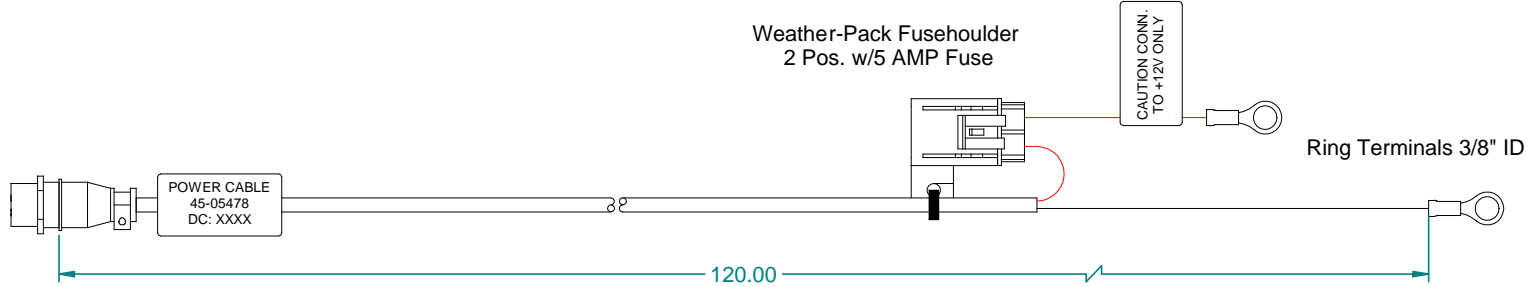

A

B

C

D

1

2

AMP 4 Pos. SKT  
w/Skt Terminals

Pos	Color	Function
1	Black	Ground
2	n/a	
3	Red	(+12v)
4	n/a	

3

Note: 1.0 All dimensions are displayed in "Inches"  
Unless otherwise specified.

4

MATERIAL:			N/A		
FINISH:			N/A		
PROJECTION:			SCALE:	UNITS:	DRAWN BY: <i>Bryan Reiser</i>
UNLESS OTHERWISE SPECIFIED TOLERANCE:			1:2	X	
REV. DATE			SHEET No:		APPROVED BY: <i>Chris Stewart</i>
NO. No			1 of 1		
Midwest Technologies IL, LLC. Claims proprietary right in the material disclosed herein. This document is not to be used in any way detrimental to the interest of Midwest Technologies IL, LLC.					