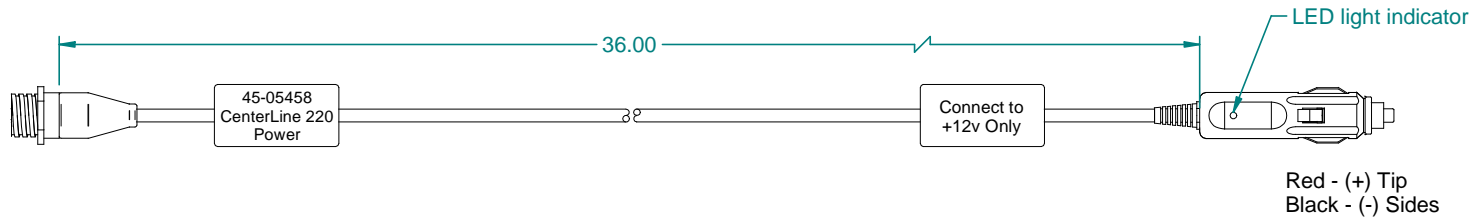

A

B

C

D

1

2

AMP 4 Pos. SKT  
w/Skt Terminals

Pos	Color	Function
1	Black	Ground
2	n/a	
3	Red	(+12v)
4	n/a	

3

Note: 1.0 All dimensions are displayed in "Inches"  
Unless otherwise specified.

4

MATERIAL: <b>N/A</b>					
FINISH: <b>N/A</b>			TITLE: Cable CL220 Lighter Adapter		
PROJECTION: 		SCALE: UNITS: <b>X</b> METRIC: <b>1:2</b>		DRAWN BY: <i>Bryan Reiser</i>	
UNLESS OTHERWISE SPECIFIED TOLERANCE:			CHECKED BY: <i>Chris Stewart</i>		
0-1" ±.01"	10-60" ±.1"	XX	SHEET No:	DWG No:	
1-5" ±.05"	60-120" ±.2"	XXX	<b>1 of 1</b>	<b>C-45-05458</b>	
5-10" ±.5"	120" ±.3"	X	Midwest Technologies IL, LLC. Claims proprietary right in the material disclosed herein. This document is not to be used in any way detrimental to the interest of Midwest Technologies IL, LLC.		