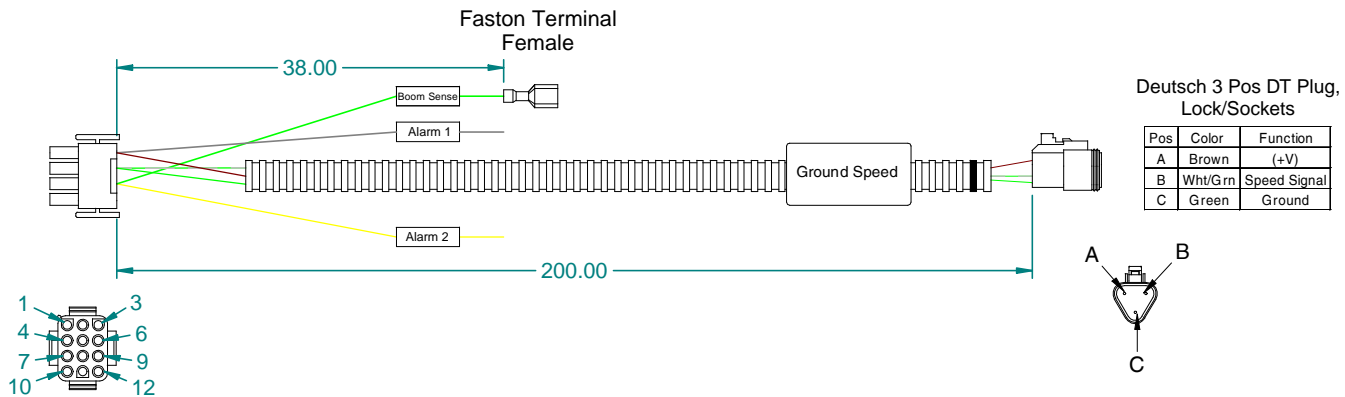

A

B

C

D

Connector 12pos. Plug Mate-N-Lock

Pos.	Color	Function
1	n/a	
2	Wht/Grn	Speed Signal
3	Green	Boom Sense
4	n/a	
5	Grey	Alarm 1
6	n/a	
7	n/a	
8	n/a	
9	Brown	(+V)
10	Green	Ground
11	Yellow	Alarm 2
12	n/a	

Deutsch 3 Pos DT Plug, Lock/Socket

Pos	Color	Function
A	Brown	(±V)
B	Wht/Grn	Speed Signal
C	Green	Ground

MATERIAL: N/A				
FINISH: N/A			TITLE: Cable, Speed Area, 70 Series	
PROJECTION:		SCALE: UNITS: X INCH: 1:1 METRIC: XX		DRAWN BY: Gary Mueller
UNLESS OTHERWISE SPECIFIED TOLERANCE:			CHECKED BY: Gary Mueller	
0-1" ±.1" 10-60" ±.1" XX 1-5" ±.25" 60-120" ±.2" XX 5-10" ±.5" 120" ±.3" XX			APPROVED BY: Scott Lander	
REV	DATE	NO. No	SHEET No:	DWG No:
R0	3/14/05	Released	1 of 1	C-45-05429
Midwest Technologies IL, LLC. Claims proprietary right in the material disclosed herein. This document is not to be used in any way detrimental to the interest of Midwest Technologies IL, LLC.				