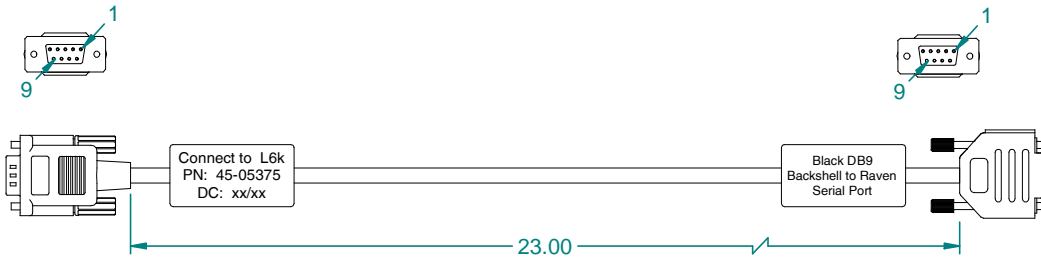

A

B

C

D

L6k
DB-9 Skt

Pos.	Color	Function
1	n/a	
2	Red	Receive Data (In)
3	Orange	Transmit Data (Out)
4	n/a	
5	Green	Signal Ground
6	n/a	
7	Purple	Request to Send (Out)
8	n/a	
9	n/a	

DB-9 Skt
w/Black Backshell

Pos.	Color	Function
1	n/a	
2	Orange	Transmit Data
3	Red	Receive Data
4	n/a	
5	Green	Signal Ground
6	Purple	Request to Send
7	n/a	
8	Purple	Request to Send (Jumper wire from 6)
9	n/a	

Note: 1.0 All dimensions are displayed in 'Inches',
Unless otherwise specified.

MATERIAL:			n/a					
FINISH:			n/a			TITLE: Cable, L6k to Raven/DI		
PROJECTION:			SCALE: UNITS: X 1:2 INCH METRIC: X			DRAWN BY: Bryan Reiser		
UNLESS OTHERWISE SPECIFIED TOLERANCE:			$0.1^+ \text{ } -0.1^-$ $10.60^+ \text{ } -0.1^-$ XX XX $1.5^+ \text{ } -0.25^-$ $60.100^+ \text{ } -0.2^-$ XXX $5.10^+ \text{ } -0.5^-$ $120^+ \text{ } -0.3^-$ \leq			CHECKED BY: Amy Reiser		
REV. DATE DOC. No			SHEET No: 1 of 1			DWG No: C-45-05375		
R0 1/5/05 10312			APPROVED BY: Bryan Stewart					
Midwest Technologies IL, LLC. Claims proprietary right in the material disclosed herein. This document is not to be used in any way detrimental to the interest of Midwest Technologies IL, LLC.								