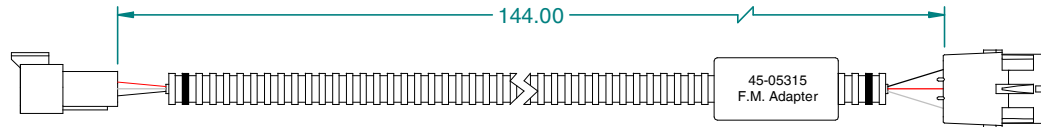

Deutsch Housing  
3 Pos. w/Pins

Pos	Color	Function
A	Red	(+12v) Power
B	White	Signal
C	Black	Ground

Weather-Pack Shroud  
3 Pos w/Pins

Pos	Color	Function
A	Black	Ground
B	Red	(+12v) Power
C	White	Signal

NOTE: 1.0 All Dimensions are displayed in "Inches"  
Unless otherwise specified.