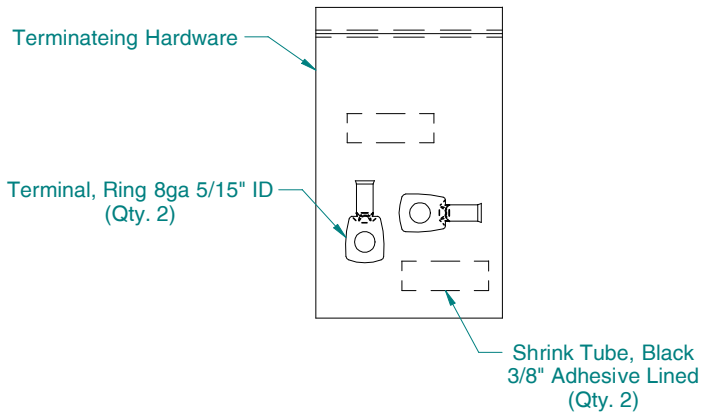

A

B

C

D

Note: 1.0 All Dimensions are displayed in "Inches" Unless otherwise specified.

MATERIAL:		N/A			
FINISH:		N/A		TITLE: Cable, 2 Position Battery 12'	
PROJECTION:		SCALE: UNITS: X		DRAWN BY: Bryan Reiser	
UNLESS OTHERWISE SPECIFIED TOLERANCE:		METRIC: X		CHECKED BY:	
R0 10/10/03 10305		0-1" +/- .1" 10-60" +/- 1" 3XX		SHEET No: DWG No:	
REV. DATE NDC No		1-5" +/- .25" 60-120" +/- 2" 3XX		1 of 1 C-45-05298	
		5-10" +/- .5" 120" +/- 3" Z			
Midwest Technologies IL, LLC. Claims proprietary right in the material disclosed hereon. This document is not to be used in any way detrimental to the interest of Midwest Technologies IL, LLC.					