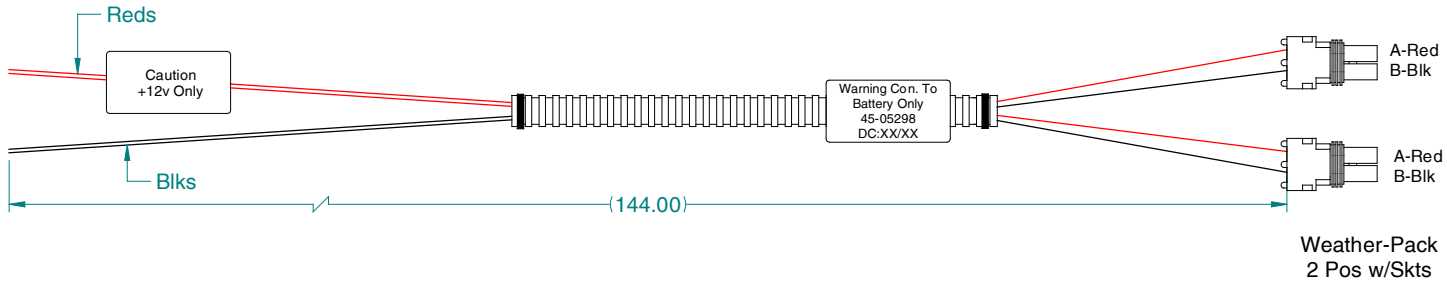

A

B

C

D

Note: 1.0 All Dimensions are displayed in "Inches" Unless otherwise specified.

MATERIAL:		N/A			
FINISH:		N/A		TITLE: Cable, 2 Position Battery 12'	
PROJECTION:		SCALE: UNITS: X		DRAWN BY: Bryan Reiser	
UNLESS OTHERWISE SPECIFIED TOLERANCE:		METRIC: X		CHECKED BY:	
R0 10/10/03 10305		0-1" +/- .1" 10-60" +/- 1" 3XX		SHEET No: DWG No:	
REV. DATE NDC No		1-5" +/- .25" 60-120" +/- 2" 3XX		1 of 1 C-45-05298	
		5-10" +/- .5" 120" +/- 3" Z			
Midwest Technologies IL, LLC. Claims proprietary right in the material disclosed hereon. This document is not to be used in any way detrimental to the interest of Midwest Technologies IL, LLC.					