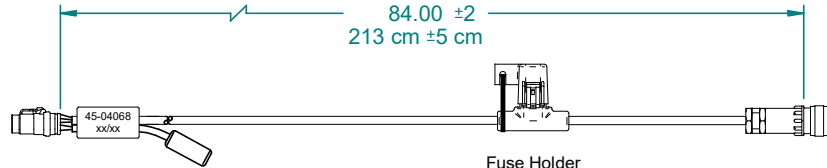

A

B

C

D

TeeJet CAN
Deutsch (DTM) 6 Pos

Pos.	Color	Function
1	n/a	
2	Black	Ground
3	Yellow	CAN H
4	Green	CAN L
5	White	Terminator 120 ohm
6	Green	Terminator 120 ohm

Front View

Fuse Holder
Metri-Pack 2 Pos.
Mini 3 Amp Fuse
Blade Type

Framatome Receptacle
8 Pos w/Pins

Pos.	Color	Function
1	n/a	
2	n/a	
3	n/a	
4	Black	Ground
5	Yellow	CAN High
6	Green	CAN Low
7	n/a	
8	n/a	

Front View

MATERIAL:		N/A			
FINISH:		N/A			
PROJECTION:		SCALE: UNITS:		TITLE: Cable, Radion CAN to M908, 6 Pos DTM w/Term., 7"	
		INCH: <input checked="" type="checkbox"/> X METRIC: <input type="checkbox"/>		APPROVED BY: <i>Brian Satorius</i>	
UNLESS OTHERWISE SPECIFIED TOLERANCE:				CHECKED BY: <i>Tony Chadwick</i>	
R0 8/3/21 Released		0-1" ±.1" <input type="checkbox"/> 10-60" ±.1" <input type="checkbox"/> XX 1-5" ±.25" <input type="checkbox"/> 60-120" ±.2" <input type="checkbox"/> XXX 5-10" ±.5" <input type="checkbox"/> 120" ±.5" <input type="checkbox"/>		DRAWN BY: <i>Bryan Reiser</i>	
REV. DATE	NOC. No			SHEET No: 1 of 1 DWG No: C-45-04068	