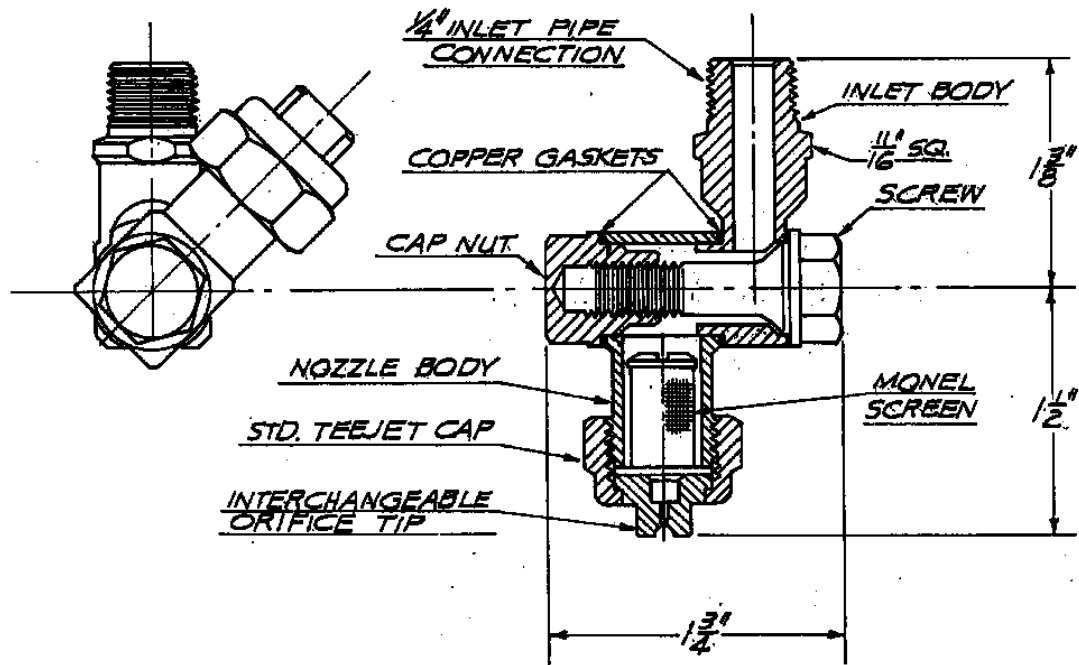

THIS SPRAY NOZZLE CAN BE USED ON EITHER THE END DROP PIPE OF A SPRAY BOOM OR ON A HAND SPRAYER. THE NOZZLE CAN BE SET IN ANY POSITION ON A 280° ARC. A SLIGHT TURN OF THE LOCK NUT HOLDS THE NOZZLE POSITION AS SET NO MATTER HOW MUCH JARRING OR VIBRATION THERE MAY BE.

FOR USE WITH STANDARD FLAT SPRAY TEEJET TIPS AND STANDARD CONE SPRAY TIPS. FOR SPRAY ANGLES AND CAPACITIES SEE DWGS. 2851 & 4411.

DESCRIPTION:

5540 - 1/4 TT----
SINGLE SWIVEL
TEEJET NOZZLE

Spraying Systems Co.®