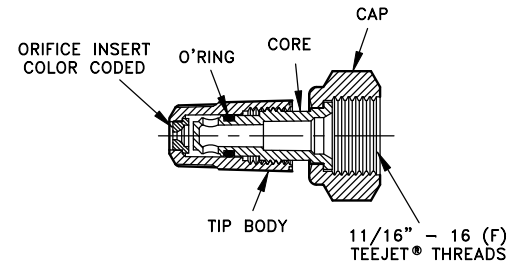

ABOVE DATA IS BASED ON SPRAYING WATER FROM A HEIGHT OF ABOUT 2 1/2 FEET ... WITH TIP TILTED ABOUT AS SHOWN BELOW FOR EACH SETTING.

FEATURES:

- CAN BE USED WITH No. 22650 - TRIGGERJET SPRAY GUN.
- EASY FINGER-TIP CONTROL OF ADJUSTABLE SPRAY PATTERN, CAPACITY, SPRAY ANGLE AND COVERAGE.
- FOR CAPACITIES FROM .05 TO .97 GPM (0.19 TO 3.7 l/min) AT 40 PSI (2.8 bar)
- RANGE OF SPRAY PATTERNS:
 1. FINELY ATOMIZED CONE SPRAY
 2. NARROW ANGLE CONE SPRAY
 3. FULL CONE SPRAY
 4. SOLID STREAM SPRAY
- 150 PSI (10 bar) PRESSURE RATING.

MATERIAL:
POLYPROPYLENE (BLACK) WITH EPDM O-RING

DESCRIPTION:
NO. 5500-PPB-
ADJUSTABLE CONEJET
SPRAY TIP

Spraying Systems Co.®
Spray Nozzles and Accessories
P.O. Box 7900 - Wheaton, IL 60189-7900

Rev. No.
Ref.