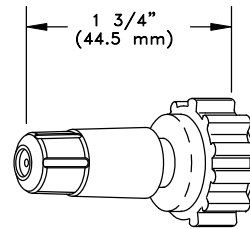

ADJUSTABLE CONEJET® TIP No.	ORIFICE INSERT COLOR	PERFORMANCE	LIQUID PRESSURE IN PSI (LBS. PER SQUARE INCH)											
			20 PSI		30 PSI		40 PSI		60 PSI		100 PSI		150 PSI	
			SETTING A	B	SETTING A	B	SETTING A	B	SETTING A	B	SETTING A	B	SETTING A	B
5500-PPB-X3	YELLOW	CAPACITY-GPM	.037	.13	.045	.17	.050	.19	.058	.23	.073	.30	.088	0.37
		SPRAY ANGLE	57°	-	68°	-	72°	-	76°	-	80°	-	82°	-
		MAX. THROW-FT.	2	30.8	2	33.2	2	33.3	2	31.9	3	28.8	3	25.4
5500-PPB-X5	LIGHT GREEN	CAPACITY-GPM	.061	.21	.076	.26	.082	.30	.10	.37	.13	.48	.15	.58
		SPRAY ANGLE	61°	-	70°	-	74°	-	77°	-	80°	-	81°	-
		MAX. THROW-FT.	2.5	32.5	2.5	33.4	3	33.6	3	32.3	3	29.5	3	26.3
5500-PPB-X6	RED	CAPACITY-GPM	.073	.26	.087	.32	.10	0.37	.12	.45	.15	.58	.19	.71
		SPRAY ANGLE	65°	-	71°	-	74°	-	77°	-	80°	-	80°	-
		MAX. THROW-FT.	2.5	33.4	3	34	3	34	3.5	32.8	3.5	30.3	3.5	27.2
5500-PPB-X8	GRAY	CAPACITY-GPM	.097	.33	.12	.40	.13	.47	.16	.57	.21	.74	.25	.90
		SPRAY ANGLE	66°	-	71°	-	74°	-	77°	-	80°	-	80°	-
		MAX. THROW-FT.	3	34.4	3	34.5	3	34.4	3	33	4	31.3	4	28.4
5500-PPB-X12	BROWN	CAPACITY-GPM	.15	.49	.18	.60	.20	.69	.24	.84	.31	1.1	.38	1.3
		SPRAY ANGLE	69°	-	73°	-	76°	-	78°	-	80°	-	80°	-
		MAX. THROW-FT.	3.5	35.8	4	35.9	4	35.8	4	35.1	4	33	4	29.5
5500-PPB-X18	ORANGE	CAPACITY-GPM	.21	.69	.26	.84	.30	.97	.37	1.2	.47	1.5	.58	1.9
		SPRAY ANGLE	71°	-	75°	-	77°	-	78°	-	80°	-	79°	-
		MAX. THROW-FT.	4	36.2	4	36.3	4	36.3	4	36.1	5	34.1	5	31.3

ABOVE DATA IS BASED ON SPRAYING WATER FROM A HEIGHT OF ABOUT 2 1/2 FEET ... WITH TIP TILTED ABOUT AS SHOWN BELOW FOR EACH SETTING.

FEATURES:

- CAN BE USED WITH No. 22650 - TRIGGERJET SPRAY GUN.
- EASY FINGER-TIP CONTROL OF ADJUSTABLE SPRAY PATTERN, CAPACITY, SPRAY ANGLE AND COVERAGE.
- FOR CAPACITIES FROM .05 TO .97 GPM (0.19 TO 3.7 l/min) AT 40 PSI (2.8 bar)
- RANGE OF SPRAY PATTERNS:
 1. FINELY ATOMIZED CONE SPRAY
 2. NARROW ANGLE CONE SPRAY
 3. FULL CONE SPRAY
 4. SOLID STREAM SPRAY
- 150 PSI (10 bar) PRESSURE RATING.