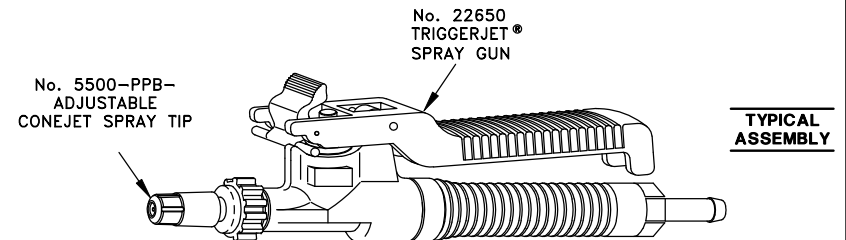

FEATURES:

- CAN BE USED WITH No. 22650 - TRIGGERJET SPRAY GUN.
- EASY FINGER-TIP CONTROL OF ADJUSTABLE SPRAY PATTERN, CAPACITY, SPRAY ANGLE AND COVERAGE.
- FOR CAPACITIES FROM .05 TO .97 GPM (0.19 TO 3.7 l/min) AT 40 PSI (2.8 bar)
- RANGE OF SPRAY PATTERNS:
  1. FINELY ATOMIZED CONE SPRAY
  2. NARROW ANGLE CONE SPRAY
  3. FULL CONE SPRAY
  4. SOLID STREAM SPRAY
- 150 PSI (10 bar) PRESSURE RATING.

MATERIAL:
POLYPROPYLENE (BLACK) WITH EPDM O-RING