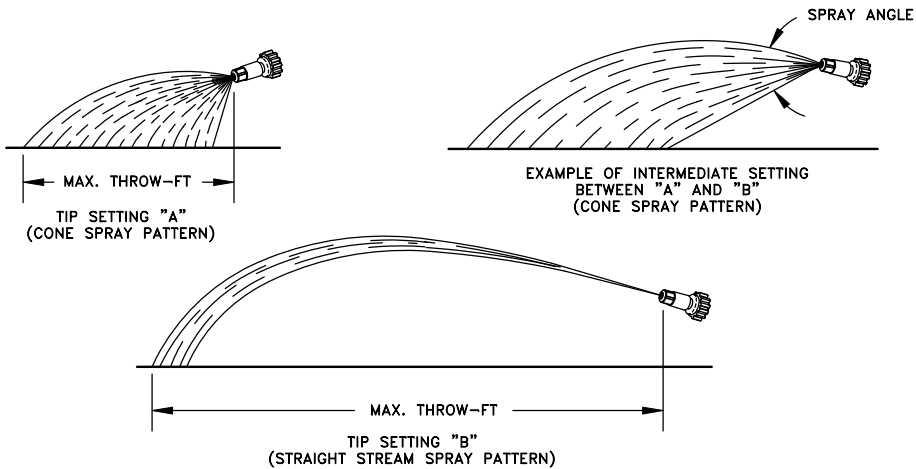

ADJUSTABLE CONEJET® TIP No.	ORIFICE INSERT COLOR	PERFORMANCE	LIQUID PRESSURE IN PSI (LBS. PER SQUARE INCH)											
			20 PSI		30 PSI		40 PSI		60 PSI		100 PSI		150 PSI	
			SETTING A	B	SETTING A	B	SETTING A	B	SETTING A	B	SETTING A	B	SETTING A	B
5500-PPB-X3	YELLOW	CAPACITY-GPM	.037	.13	.045	.17	.050	.19	.058	.23	.073	.30	.088	0.37
		SPRAY ANGLE	57°	-	68°	-	72°	-	76°	-	80°	-	82°	-
		MAX. THROW-FT.	2	30.8	2	33.2	2	33.3	2	31.9	3	28.8	3	25.4
5500-PPB-X5	LIGHT GREEN	CAPACITY-GPM	.061	.21	.076	.26	.082	.30	.10	.37	.13	.48	.15	.58
		SPRAY ANGLE	61°	-	70°	-	74°	-	77°	-	80°	-	81°	-
		MAX. THROW-FT.	2.5	32.5	2.5	33.4	3	33.6	3	32.3	3	29.5	3	26.3
5500-PPB-X6	RED	CAPACITY-GPM	.073	.26	.087	.32	.10	0.37	.12	.45	.15	.58	.19	.71
		SPRAY ANGLE	65°	-	71°	-	74°	-	77°	-	80°	-	80°	-
		MAX. THROW-FT.	2.5	33.4	3	34	3	34	3.5	32.8	3.5	30.3	3.5	27.2
5500-PPB-X8	GRAY	CAPACITY-GPM	.097	.33	.12	.40	.13	.47	.16	.57	.21	.74	.25	.90
		SPRAY ANGLE	66°	-	71°	-	74°	-	77°	-	80°	-	80°	-
		MAX. THROW-FT.	3	34.4	3	34.5	3	34.4	3	33	4	31.3	4	28.4
5500-PPB-X12	BROWN	CAPACITY-GPM	.15	.49	.18	.60	.20	.69	.24	.84	.31	1.1	.38	1.3
		SPRAY ANGLE	69°	-	73°	-	76°	-	78°	-	80°	-	80°	-
		MAX. THROW-FT.	3.5	35.8	4	35.9	4	35.8	4	35.1	4	33	4	29.5
5500-PPB-X18	ORANGE	CAPACITY-GPM	.21	.69	.26	.84	.30	.97	.37	1.2	.47	1.5	.58	1.9
		SPRAY ANGLE	71°	-	75°	-	77°	-	78°	-	80°	-	79°	-
		MAX. THROW-FT.	4	36.2	4	36.3	4	36.3	4	36.1	5	34.1	5	31.3

ABOVE DATA IS BASED ON SPRAYING WATER FROM A HEIGHT OF ABOUT 2 1/2 FEET ... WITH TIP TILTED ABOUT AS SHOWN BELOW FOR EACH SETTING.

FEATURES:

- CAN BE USED WITH No. 22650 - TRIGGERJET SPRAY GUN.
- EASY FINGER-TIP CONTROL OF ADJUSTABLE SPRAY PATTERN, CAPACITY, SPRAY ANGLE AND COVERAGE.
- FOR CAPACITIES FROM .05 TO .97 GPM (0.19 TO 3.7 l/min) AT 40 PSI (2.8 bar)
- RANGE OF SPRAY PATTERNS:
 1. FINELY ATOMIZED CONE SPRAY
 2. NARROW ANGLE CONE SPRAY
 3. FULL CONE SPRAY
 4. SOLID STREAM SPRAY
- 150 PSI (10 bar) PRESSURE RATING.