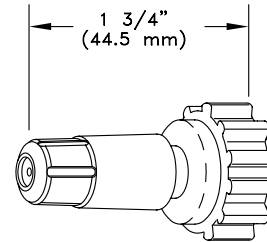

ADJUSTABLE CONEJET® TIP No.	ORIFICE INSERT COLOR	PERFORMANCE	LIQUID PRESSURE IN bar											
			1.5 bar		2 bar		3 bar		4 bar		7 bar		10 bar	
			SETTING A	B	SETTING A	B	SETTING A	B	SETTING A	B	SETTING A	B	SETTING A	B
5500-PPB-X3	YELLOW	CAPACITY-l/min	.14	.49	.17	.64	.19	.72	.22	.87	.28	1.14	.33	1.40
		SPRAY ANGLE	57°	-	68°	-	72°	-	76°	-	80°	-	82°	-
		MAX. THROW-m	.61	9.4	.61	10.1	.61	10.1	.61	9.7	.91	8.8	.91	7.7
5500-PPB-X5	LIGHT GREEN	CAPACITY-l/min	.23	.79	.29	.98	.31	1.14	.38	1.40	.49	1.82	.57	2.20
		SPRAY ANGLE	61°	-	70°	-	74°	-	77°	-	80°	-	81°	-
		MAX. THROW-m	.76	9.9	.76	10.2	.91	10.2	.91	9.8	.91	9.0	.91	8.0
5500-PPB-X6	RED	CAPACITY-l/min	.28	.98	.33	1.21	.38	1.40	.45	1.70	.57	2.20	.72	2.69
		SPRAY ANGLE	65°	-	71°	-	74°	-	77°	-	80°	-	80°	-
		MAX. THROW-m	.76	10.2	.91	10.4	.91	10.4	1.1	10.0	1.1	9.2	1.1	8.3
5500-PPB-X8	GRAY	CAPACITY-l/min	.37	1.25	.45	1.51	.49	1.78	.61	2.16	.79	2.80	.95	3.41
		SPRAY ANGLE	66°	-	71°	-	74°	-	77°	-	80°	-	80°	-
		MAX. THROW-m	.91	10.5	.91	10.5	.91	10.5	.91	10.1	1.2	9.5	1.2	8.7
5500-PPB-X12	BROWN	CAPACITY-l/min	.57	1.85	.68	2.27	.76	2.61	.91	3.18	1.17	4.16	1.44	4.92
		SPRAY ANGLE	69°	-	73°	-	76°	-	78°	-	80°	-	80°	-
		MAX. THROW-m	1.1	10.9	1.2	10.9	1.2	10.9	1.2	10.7	1.2	10.1	1.2	9.0
5500-PPB-X18	ORANGE	CAPACITY-l/min	.79	2.61	.98	3.18	1.14	3.67	1.40	4.54	1.78	5.68	2.20	7.19
		SPRAY ANGLE	71°	-	75°	-	77°	-	78°	-	80°	-	79°	-
		MAX. THROW-m	1.2	11.0	1.2	11.1	1.2	11.1	1.2	11.0	1.5	10.4	1.5	9.5

ABOVE DATA IS BASED ON SPRAYING WATER FROM A HEIGHT OF ABOUT 0.8 m ... WITH TIP TILTED ABOUT AS SHOWN BELOW FOR EACH SETTING.

**FEATURES:**

- CAN BE USED WITH No. 22650 - TRIGGERJET SPRAY GUN.
- EASY FINGER-TIP CONTROL OF ADJUSTABLE SPRAY PATTERN, CAPACITY, SPRAY ANGLE AND COVERAGE.
- FOR CAPACITIES FROM 0.19 TO 3.7 l/min AT 3 bar
- RANGE OF SPRAY PATTERNS:
  1. FINELY ATOMIZED CONE SPRAY
  2. NARROW ANGLE CONE SPRAY
  3. FULL CONE SPRAY
  4. SOLID STREAM SPRAY
- 150 PSI (10 bar) PRESSURE RATING.