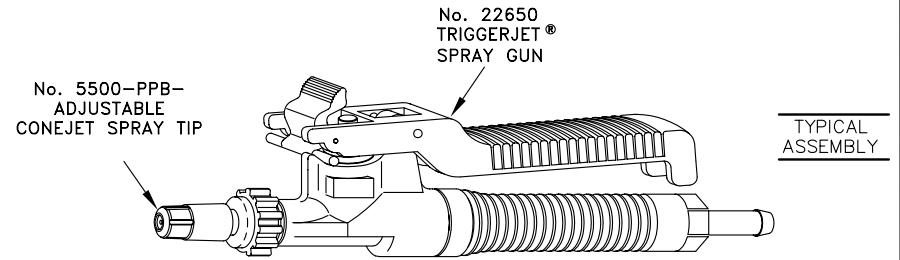

DESCRIPTION:
NO. 5500-PPB-
ADJUSTABLE CONEJET
SPRAY TIP
(METRIC)

Spraying Systems Co.® Spray Nozzles and Accessories P.O. Box 7900 - Wheaton, Il. 60189-7900		Rev. No.	Data Sheet No.
		Ref.	5500-PPB-M SHEET OF