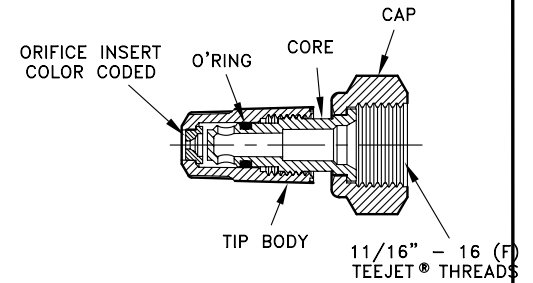

ABOVE DATA IS BASED ON SPRAYING WATER FROM A HEIGHT OF ABOUT 0.8 m ... WITH TIP TILTED ABOUT AS SHOWN BELOW FOR EACH SETTING.

**FEATURES:**

- CAN BE USED WITH No. 22650 - TRIGGERJET SPRAY GUN.
- EASY FINGER-TIP CONTROL OF ADJUSTABLE SPRAY PATTERN, CAPACITY, SPRAY ANGLE AND COVERAGE.
- FOR CAPACITIES FROM 0.19 TO 3.7 l/min AT 3 bar
- RANGE OF SPRAY PATTERNS:
  1. FINELY ATOMIZED CONE SPRAY
  2. NARROW ANGLE CONE SPRAY
  3. FULL CONE SPRAY
  4. SOLID STREAM SPRAY
- 150 PSI (10 bar) PRESSURE RATING.

**MATERIAL:**  
POLYPROPYLENE (BLACK) WITH EPDM O-RING

DESCRIPTION:  
NO. 5500-PPB-  
ADJUSTABLE CONEJET  
SPRAY TIP  
(METRIC)

 <b>Spraying Systems Co.®</b> Spray Nozzles and Accessories P.O. Box 7900 - Wheaton, Il. 60189-7900		Rev. No.	Data Sheet No.
		Ref.	<b>5500-PPB-M</b> SHEET OF