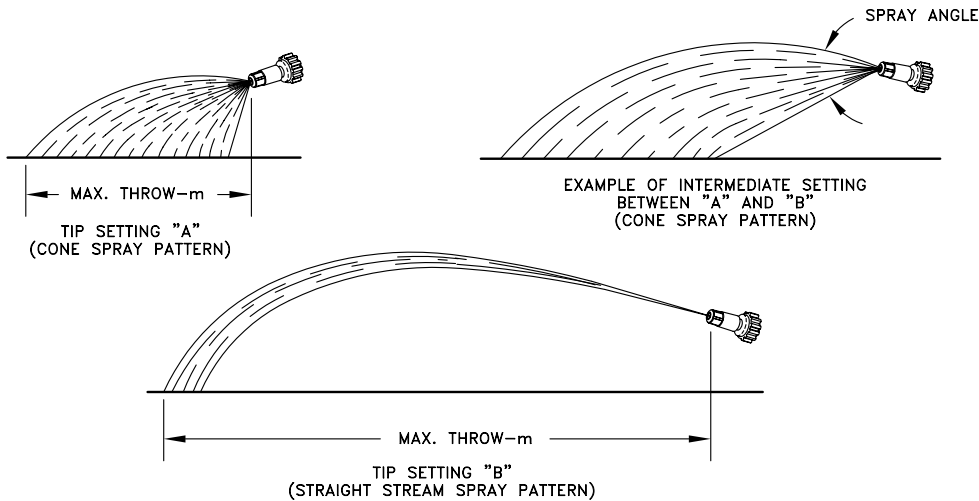

DESCRIPTION:
NO. 5500-PPB-
ADJUSTABLE CONEJET
SPRAY TIP
(METRIC)

Spraying Systems Co.® Spray Nozzles and Accessories P.O. Box 7900 - Wheaton, Il. 60189-7900		Rev. No.	Data Sheet No.
		Ref.	5500-PPB-M SHEET OF