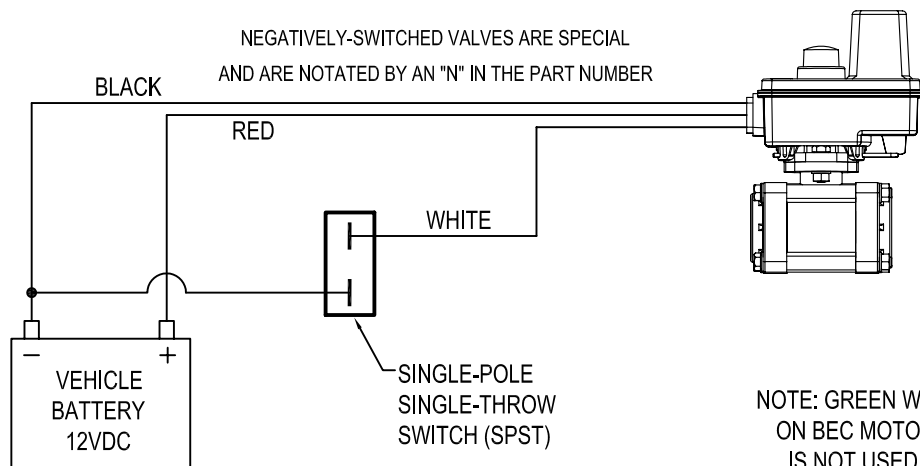

POSITIVELY-SWITCHED BEC SHUT-OFF MOTORS

POSITIVELY-SWITCHED VALVES ARE STANDARD

NOTE: GREEN WIRE
ON BEC MOTOR
IS NOT USED.

BE SHUT-OFF AND BR REGULATING MOTORS

INCLUDES: BE, BR, BRL, BPR, & BRB VALVE TYPES

NOTE: GREEN AND
WHITE WIRES
ON BE MOTOR
ARE NOT USED.

NEGATIVELY-SWITCHED BEC SHUT-OFF MOTORS

NEGATIVELY-SWITCHED VALVES ARE SPECIAL
AND ARE NOTATED BY AN "N" IN THE PART NUMBER

NOTE: GREEN WIRE
ON BEC MOTOR
IS NOT USED.