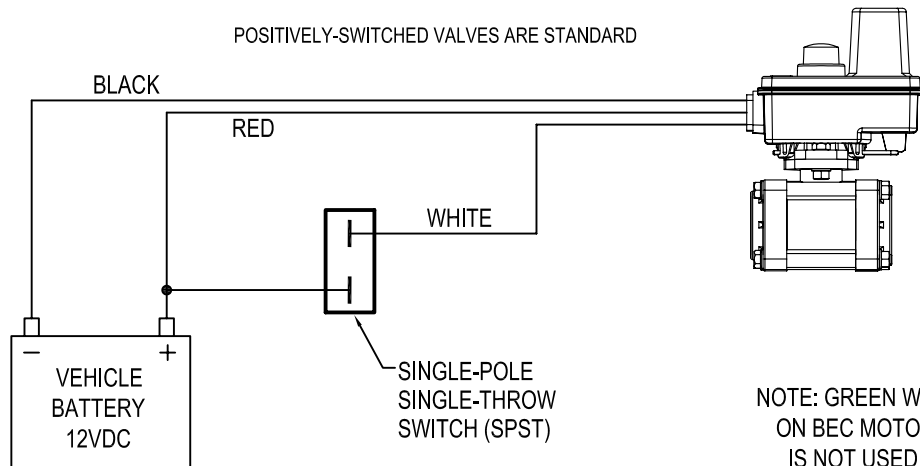

POSITIVELY-SWITCHED BEC SHUT-OFF MOTORS

POSITIVELY-SWITCHED VALVES ARE STANDARD

NOTE: GREEN WIRE
ON BEC MOTOR
IS NOT USED.

BE SHUT-OFF AND BR REGULATING MOTORS

INCLUDES: BE, BR, BRL, BPR, & BRB VALVE TYPES

NOTE: GREEN AND
WHITE WIRES
ON BE MOTOR
ARE NOT USED.

NEGATIVELY-SWITCHED BEC SHUT-OFF MOTORS

NEGATIVELY-SWITCHED VALVES ARE SPECIAL
AND ARE NOTATED BY AN "N" IN THE PART NUMBER

NOTE: GREEN WIRE
ON BEC MOTOR
IS NOT USED.