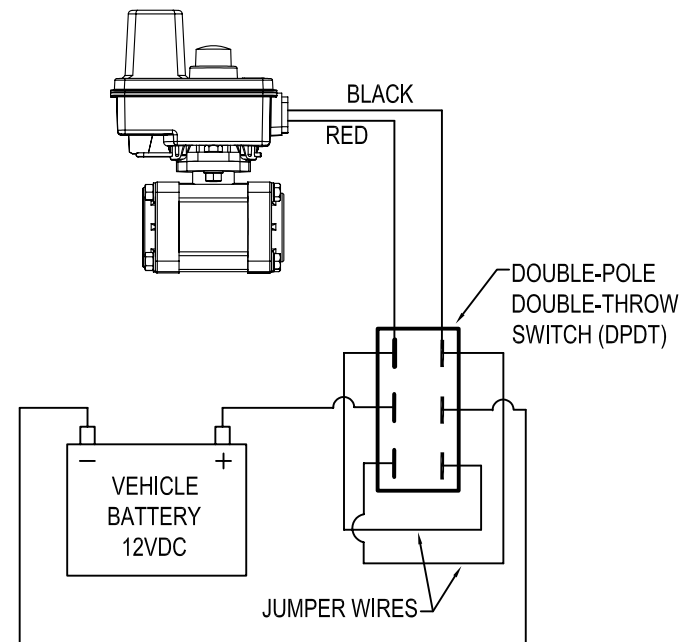

POSITIVELY-SWITCHED BEC SHUT-OFF MOTORS

POSITIVELY-SWITCHED VALVES ARE STANDARD

NOTE: GREEN WIRE
ON BEC MOTOR
IS NOT USED.

BE SHUT-OFF AND BR REGULATING MOTORS

INCLUDES: BE, BR, BRL, BPR, & BRB VALVE TYPES

NOTE: GREEN AND
WHITE WIRES
ON BE MOTOR
ARE NOT USED.

NEGATIVELY-SWITCHED BEC SHUT-OFF MOTORS

NEGATIVELY-SWITCHED VALVES ARE SPECIAL
AND ARE NOTATED BY AN "N" IN THE PART NUMBER

NOTE: GREEN WIRE
ON BEC MOTOR
IS NOT USED.

DESCRIPTION:
WIRING DIAGRAMS FOR
BE, BEC, AND BR
ELECTRIC SHUT-OFF AND
REGULATING BALL VALVES

INCLUDES: 344B, 346B, 356B,
440B, 450B, 460B & 490B

Spraying Systems Co.

Spray Nozzles and Accessories
P.O. Box 7900 - Wheaton, IL 60189-7900