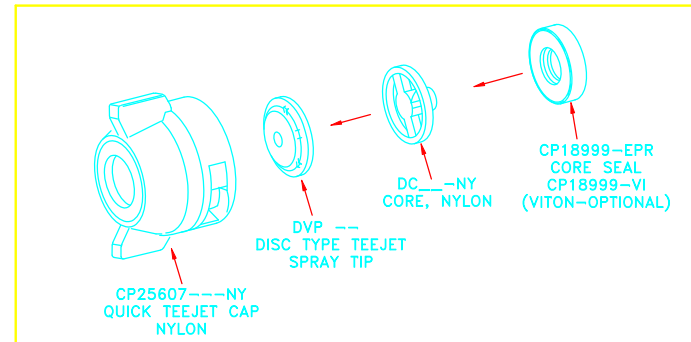

DISC TYPE TeeJet

POLYMER HOLLOW CONE SPRAY TIPS

WITH **VistFlo** COLOR CODING

FEATURES:

- GOOD TO EXCELLENT WEAR LIFE
- PRODUCE SMALLER DROPLETS FOR THOROUGH COVERAGE WITH CONTACT PESTICIDES AND FOLIAR APPLICATIONS
- MAXIMUM SPRAY PRESSURE 300 PSI
- ALSO AVAILABLE IN STANDARD AND HARDENED STAINLESS STEEL, AND CERAMIC FOR INCREASED WEAR LIFE
- ORIFICE DISCS AND CORES ARE INTERCHANGEABLE

TABULATION BASED ON SPRAYING WATER AT 70° F.

DESCRIPTION:
CAPACITY TABULATION OF
HOLLOW CONE POLYMER
DISC TYPE TEEJET •
TIPS

Spraying Systems Co.

Spray Nozzles and Accessories
P.O. Box 7900 - Wheaton, IL 60187-7901