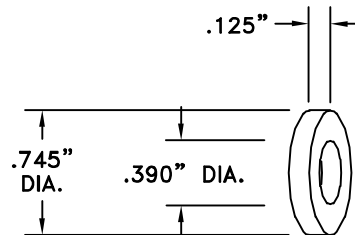

CP15167-302SS
 SPRING
 TYPE 302 STAINLESS STEEL
 (1 REQ'D)

CP36101-VI
 DIAPHRAGM, VITON
 (2 REQ'D)

CP14802-VI
 SEAT WASHER, VITON
 (1 REQ'D)

DESCRIPTION:

PART DIMENSIONS FOR
 ITEMS IN SPARE PARTS KIT
 NO. PK-AB144A-1-VI-KIT