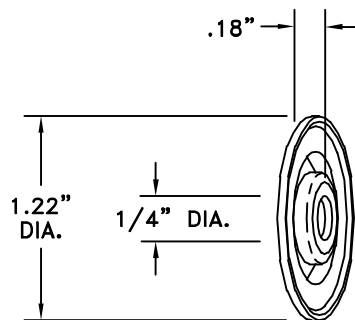

CP15167-302SS
 SPRING
 TYPE 302 STAINLESS STEEL
 (1 REQ'D)

CP36101-VI
 DIAPHRAGM, VITON
 (2 REQ'D)

CP14802-VI
 SEAT WASHER, VITON
 (1 REQ'D)

DESCRIPTION:

PART DIMENSIONS FOR
 ITEMS IN SPARE PARTS KIT
 NO. PK-AB144A-1-VI-KIT