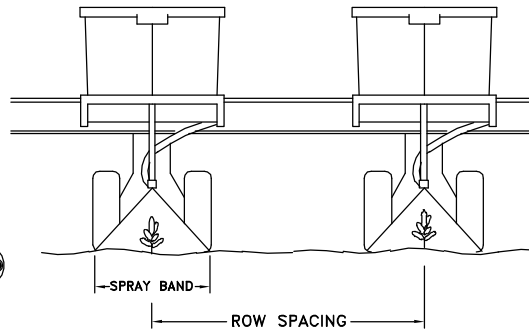

DG TeeJet™

**DRIFT GUARD
EVEN FLAT SPRAY TIPS
WITH *VisiFlo*® COLOR CODING**

DG----VS SPRAY TIP
(CROSS SECTION VIEW)

BAND WIDTH	APPROXIMATE SPRAY HEIGHT	L/ha* CONVERSION FACTORS	
		50 cm ROW SPACING	75 cm ROW SPACING
20 cm	10 cm	2.5	3.8
25 cm	13 cm	2.0	3.0
30 cm	15 cm	1.7	2.5
40 cm	20 cm	1.3	1.9

* TO FIND L/ha RATE ON BAND WIDTHS, MULTIPLY THE TABULATED L/ha FOR ROW SPACING BY CONVERSION FACTORS.

TIP COLOR VisiFlo® VERSION	TIP No. (STRAINER SCREEN SIZE)	LIQUID PRESSURE IN bar	CAPACITY NOZZLE L/min.	LITERS PER HECTARE							
				4 km/h		6 km/h		8 km/h		10 km/h	
				50 cm ROW SPACING	75 cm ROW SPACING	50 cm ROW SPACING	75 cm ROW SPACING	50 cm ROW SPACING	75 cm ROW SPACING	50 cm ROW SPACING	75 cm ROW SPACING
GREEN	DG95015EVS (100 MESH)	2	0.48	144	96.0	96.0	64.0	72.0	48.0	57.6	38.4
		2.5	0.54	162	108	108	72.0	81.0	54.0	64.8	43.2
		3	0.59	177	118	118	78.7	88.5	59.0	70.8	47.2
YELLOW	DG9502EVS (50 MESH)	2	0.64	192	128	128	85.3	96.0	64.0	76.8	51.2
		2.5	0.72	216	144	144	96.0	108	72.0	86.4	57.6
		3	0.79	237	158	158	105.3	119	79.0	94.8	63.2
BLUE	DG9503EVS (50 MESH)	2	0.97	291	194	194	129	146	97.0	116	77.6
		2.5	1.08	324	216	216	144	162	108	130	86.4
		3	1.18	354	236	236	157	177	118	142	94.4
RED	DG9504EVS (50 MESH)	2	1.29	387	258	258	172	194	129	155	103
		2.5	1.44	432	288	288	192	216	144	173	115
		3	1.58	474	316	316	211	237	158	190	126
BROWN	DG9505EVS (50 MESH)	2	1.61	483	322	322	215	242	161	193	129
		2.5	1.80	540	360	360	240	270	180	216	144
		3	1.97	591	394	394	263	296	197	236	158

GOOD: Post-Emerge Contact Herbicides—For band application of contact herbicides, used at 3 bar and above to produce small droplets for better coverage.

Features:

- Pre-Orifice design produces large droplets to reduce drift.
- Ideal for banding over the row or in row middles.
- Provides uniform distribution throughout the flat spray pattern.
- Easily mounted on spray boom or planter.
- Tip material – Stainless Steel with VisiFlo color coding