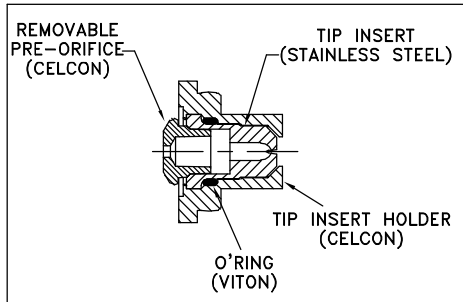

DG TeeJet™

**DRIFT GUARD
EVEN FLAT SPRAY TIPS
WITH *VisiFlo*® COLOR CODING**

DG----VS SPRAY TIP
(CROSS SECTION VIEW)

BAND WIDTH	APPROXIMATE SPRAY HEIGHT	L/ha* CONVERSION FACTORS	
		50 cm ROW SPACING	75 cm ROW SPACING
20 cm	10 cm	2.5	3.8
25 cm	13 cm	2.0	3.0
30 cm	15 cm	1.7	2.5
40 cm	20 cm	1.3	1.9

* TO FIND L/ha RATE ON BAND WIDTHS, MULTIPLY THE TABULATED L/ha FOR ROW SPACING BY CONVERSION FACTORS.

TIP COLOR VisiFlo® VERSION	TIP No. (STRAINER SCREEN SIZE)	LIQUID PRESSURE IN bar	CAPACITY NOZZLE L/min.	LITERS PER HECTARE							
				4 km/h		6 km/h		8 km/h		10 km/h	
				50 cm ROW SPACING	75 cm ROW SPACING	50 cm ROW SPACING	75 cm ROW SPACING	50 cm ROW SPACING	75 cm ROW SPACING	50 cm ROW SPACING	75 cm ROW SPACING
GREEN	DG95015EVS (100 MESH)	2	0.48	144	96.0	96.0	64.0	72.0	48.0	57.6	38.4
		2.5	0.54	162	108	108	72.0	81.0	54.0	64.8	43.2
		3	0.59	177	118	118	78.7	88.5	59.0	70.8	47.2
YELLOW	DG9502EVS (50 MESH)	2	0.64	192	128	128	85.3	96.0	64.0	76.8	51.2
		2.5	0.72	216	144	144	96.0	108	72.0	86.4	57.6
		3	0.79	237	158	158	105.3	119	79.0	94.8	63.2
BLUE	DG9503EVS (50 MESH)	2	0.97	291	194	194	129	146	97.0	116	77.6
		2.5	1.08	324	216	216	144	162	108	130	86.4
		3	1.18	354	236	236	157	177	118	142	94.4
RED	DG9504EVS (50 MESH)	2	1.29	387	258	258	172	194	129	155	103
		2.5	1.44	432	288	288	192	216	144	173	115
		3	1.58	474	316	316	211	237	158	190	126
BROWN	DG9505EVS (50 MESH)	2	1.61	483	322	322	215	242	161	193	129
		2.5	1.80	540	360	360	240	270	180	216	144
		3	1.97	591	394	394	263	296	197	236	158

GOOD: Post-Emerge Contact Herbicides—For band application of contact herbicides, used at 3 bar and above to produce small droplets for better coverage.

Features:

- Pre-Orifice design produces large droplets to reduce drift.
- Ideal for banding over the row or in row middles.
- Provides uniform distribution throughout the flat spray pattern.
- Easily mounted on spray boom or planter.
- Tip material – Stainless Steel with VisiFlo color coding