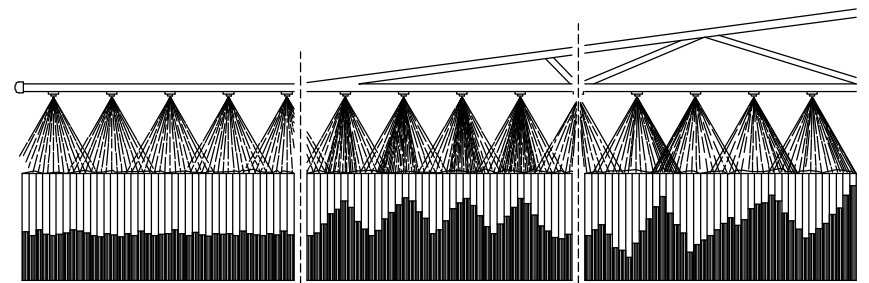

NEW!! TeeJet® Pattern Check

ACTUAL SIZE - 34" (864 mm) x 49" (1245 mm)

Easy to Use

① PLACE UNDER SPRAY NOZZLES...

② TIP UP TO VIEW DISTRIBUTION

NEW SPRAY TIPS
Produce a uniform distribution when properly overlapped

WORN SPRAY TIPS
Have a higher output with more spray concentrated under each tip

DAMAGED SPRAY TIPS
Have a very erratic output - overapplying and underapplying

HELPS TO DETECT AND ELIMINATE:

- WORN OR DAMAGED SPRAY TIPS
- CLOGGED SPRAY TIPS AND STRAINERS
- EXCESS OR INSUFFICIENT BOOM PRESSURE
- INCORRECT OVERLAP
- INCORRECT SPRAY HEIGHT