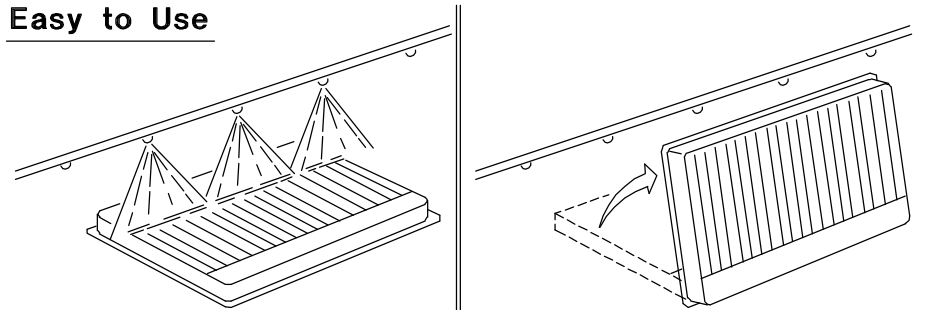

NEW!! TeeJet® Pattern Check

ACTUAL SIZE - 34" (864 mm) x 49" (1245 mm)

Easy to Use

① PLACE UNDER SPRAY NOZZLES...

② TIP UP TO VIEW DISTRIBUTION

NEW SPRAY TIPS
Produce a uniform distribution when properly overlapped

WORN SPRAY TIPS
Have a higher output with more spray concentrated under each tip

DAMAGED SPRAY TIPS
Have a very erratic output - overapplying and underapplying

HELPS TO DETECT AND ELIMINATE:

- WORN OR DAMAGED SPRAY TIPS
- CLOGGED SPRAY TIPS AND STRAINERS
- EXCESS OR INSUFFICIENT BOOM PRESSURE
- INCORRECT OVERLAP
- INCORRECT SPRAY HEIGHT