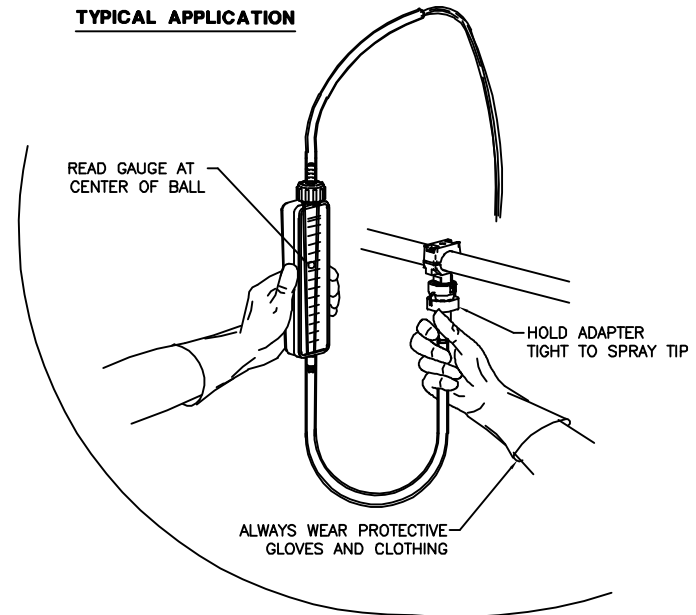

# TeeJet®

SPRAY TIP TESTER

### EACH UNIT INCLUDES:

- TIP TESTER
- NOZZLE ADAPTER
- TIP CLEANING BRUSH
- INSTRUCTION BROCHURE

- ALLOWS QUICK, EASY COMPARISON OF TIP FLOW RATES
- ADAPTER FITS ALL STYLES OF CONVENTIONAL AND QUICK-ATTACH CAPS.
- INCLUDES TEEJET® TIP CLEANING BRUSH
- BUILT IN STORAGE COMPARTMENT FOR HOLDING BRUSH AND EXTRA SPRAY TIPS.