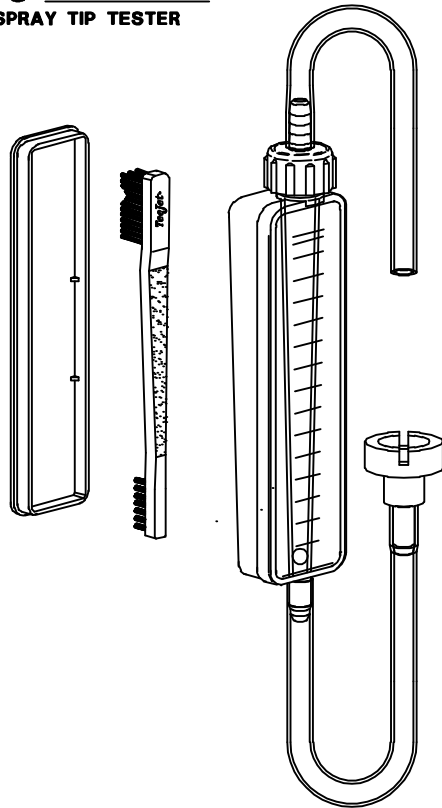

# TeeJet®

SPRAY TIP TESTER

### EACH UNIT INCLUDES:

- TIP TESTER
- NOZZLE ADAPTER
- TIP CLEANING BRUSH
- INSTRUCTION BROCHURE

- ALLOWS QUICK, EASY COMPARISON OF TIP FLOW RATES
- ADAPTER FITS ALL STYLES OF CONVENTIONAL AND QUICK-ATTACH CAPS.
- INCLUDES TEEJET® TIP CLEANING BRUSH
- BUILT IN STORAGE COMPARTMENT FOR HOLDING BRUSH AND EXTRA SPRAY TIPS.