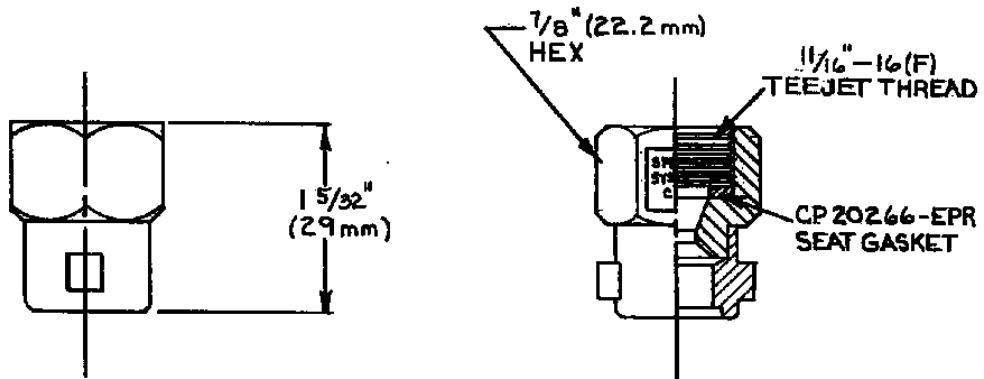

NO. 20690 QJT-NYB QUICK TEEJET ADAPTER PERMITS  
 USAGE OF THE QUICKTEEJET CAPS WITH STANDARD T & TT  
 NOZZLE BODIES.

MATERIAL : MOLDED NYLON (BLACK)  
 WITH EPDM SEAT GASKET

**DESCRIPTION:**

NO. 20690-QJT-NYB  
 QUICK TEEJET ADAPTER WITH  
 11/16-16 THREAD FOR USE WITH  
 STANDARD T & TT BODIES