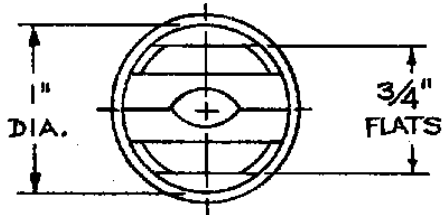

TIPS NO.
8050L-SS
8060L-SS
8070L-SS
80100L-SS

MATERIAL- STAINLESS STEEL

TIPS NO.
80150L-SS
80200L-SS
80250L-SS
80300L-SS

MATERIAL- STAINLESS STEEL

DESCRIPTION:

DIMENSIONAL DWG.
FOR 80---L-SS
SPRAY TIPS

Spraying Systems Co.[®]