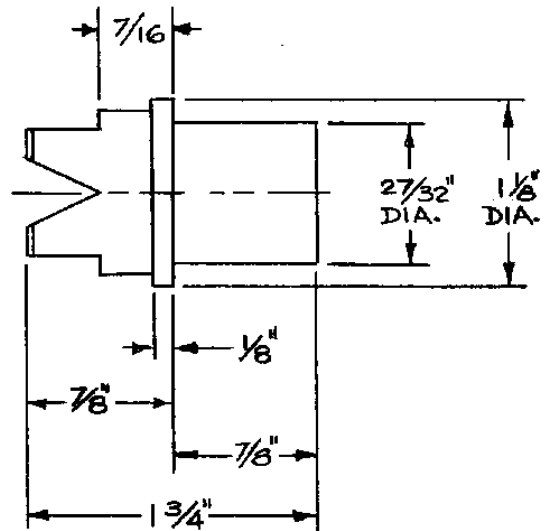

TIPS NO.
8050L-SS
8060L-SS
8070L-SS
80100L-SS

MATERIAL- STAINLESS STEEL

TIPS NO.
80150L-SS
80200L-SS
80250L-SS
80300L-SS

MATERIAL- STAINLESS STEEL

DESCRIPTION:

DIMENSIONAL DWG.
FOR 80---L-SS
SPRAY TIPS

Spraying Systems Co.[®]

Spray Nozzles and Accessories
P.O. Box 7900 - Wheaton, Il. 60189-7900

Rev. No. 1

Data Sheet No.

18317

Ref.

SHEET OF