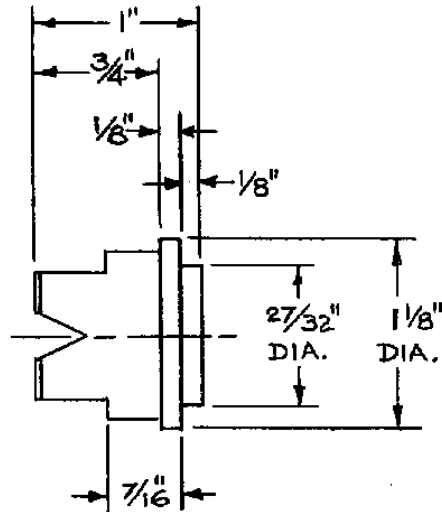

TIPS NO.
8050L-SS
8060L-SS
8070L-SS
80100L-SS

MATERIAL- STAINLESS STEEL

TIPS NO.
80150L-SS
80200L-SS
80250L-SS
80300L-SS

MATERIAL- STAINLESS STEEL

DESCRIPTION:

DIMENSIONAL DWG.
FOR 80---L-SS
SPRAY TIPS

Spraying Systems Co.[®]

Spray Nozzles and Accessories
P.O. Box 7900 - Wheaton, Il. 60189-7900

Rev. No. 1

Data Sheet No.

18317

Ref.

SHEET OF