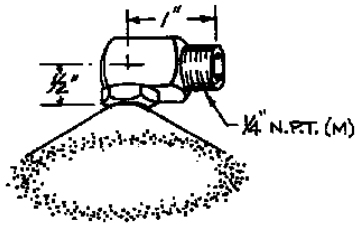

Material - Stainless Steel

Wide Angle Hollow Cone Spray

Nozzle No.	Pressure PSI	Capacity GPM	GALLONS PER ACRE			
			Nozzle Spacing - 32"			
			3 MPH	4 MPH	5 MPH	6 MPH
1/2B-SS5-5W	10	.50	31	23	19	16
	15	.61	38	28	23	19
	20	.71	44	33	26	22
	25	.79	49	37	29	24
	30	.86	54	40	32	27
	35	.94	58	43	35	29
	40	1.0	62	46	37	31
1/2B-SS5-15W	10	.77	48	36	29	24
	15	.94	58	44	35	29
	20	1.1	67	51	40	34
	25	1.2	75	56	45	38
	30	1.3	83	62	50	41
	35	1.4	89	67	53	45
	40	1.5	95	71	57	48

Tabulation is based on spraying water at temperature of 70° F.

**DESCRIPTION:**

GALLONS PER ACRE  
USING "WIDE SPRAY"  
WHIRLJET NOZZLES  
(32" SPACING)

**Spraying Systems Co.®**

Spray Nozzles and Accessories  
P.O. Box 7900 - Wheaton, Il. 60189-7900