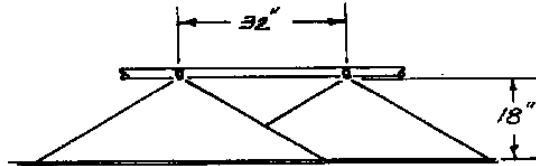

Material - Stainless Steel

Wide Angle Hollow Cone Spray

Nozzle No.	Pressure PSI	Capacity GPM	GALLONS PER ACRE			
			Nozzle Spacing - 32"			
			3 MPH	4 MPH	5 MPH	6 MPH
1/2B-SS5-5W	10	.50	31	23	19	16
	15	.61	38	28	23	19
	20	.71	44	33	26	22
	25	.79	49	37	29	24
	30	.86	54	40	32	27
	35	.94	58	43	35	29
	40	1.0	62	46	37	31
1/2B-SS5-15W	10	.77	48	36	29	24
	15	.94	58	44	35	29
	20	1.1	67	51	40	34
	25	1.2	75	56	45	38
	30	1.3	83	62	50	41
	35	1.4	89	67	53	45
	40	1.5	95	71	57	48

Tabulation is based on spraying water at temperature of 70° F.

**DESCRIPTION:**

GALLONS PER ACRE  
USING "WIDE SPRAY"  
WHIRLJET NOZZLES  
(32" SPACING)

**Spraying Systems Co.®**

Spray Nozzles and Accessories  
P.O. Box 7900 - Wheaton, Il. 60189-7900