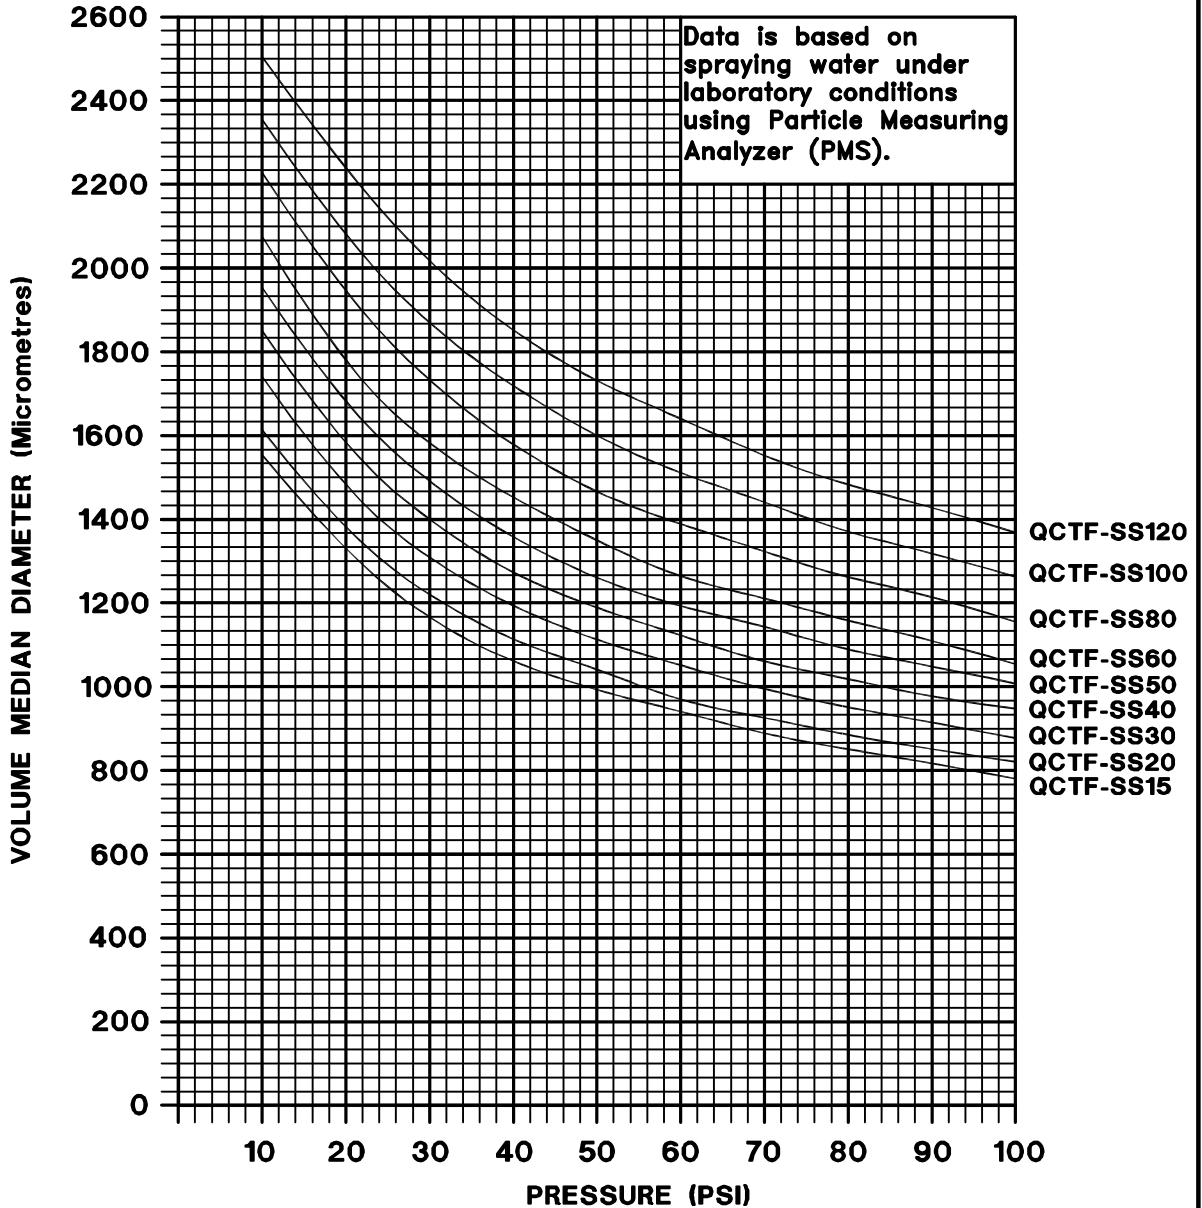

DESCRIPTION

**QUICK CONNECT TURBO FLOODJET®  
WIDE ANGLE FLAT SPRAY  
TIPS VOLUME MEDIAN DIAMETER  
VERSUS PRESSURE CURVES  
CAPACITIES QCTF-SS15 THRU QCTF-SS120  
SPRAYING WATER AT 70° F**

**Spraying Systems Co.®**