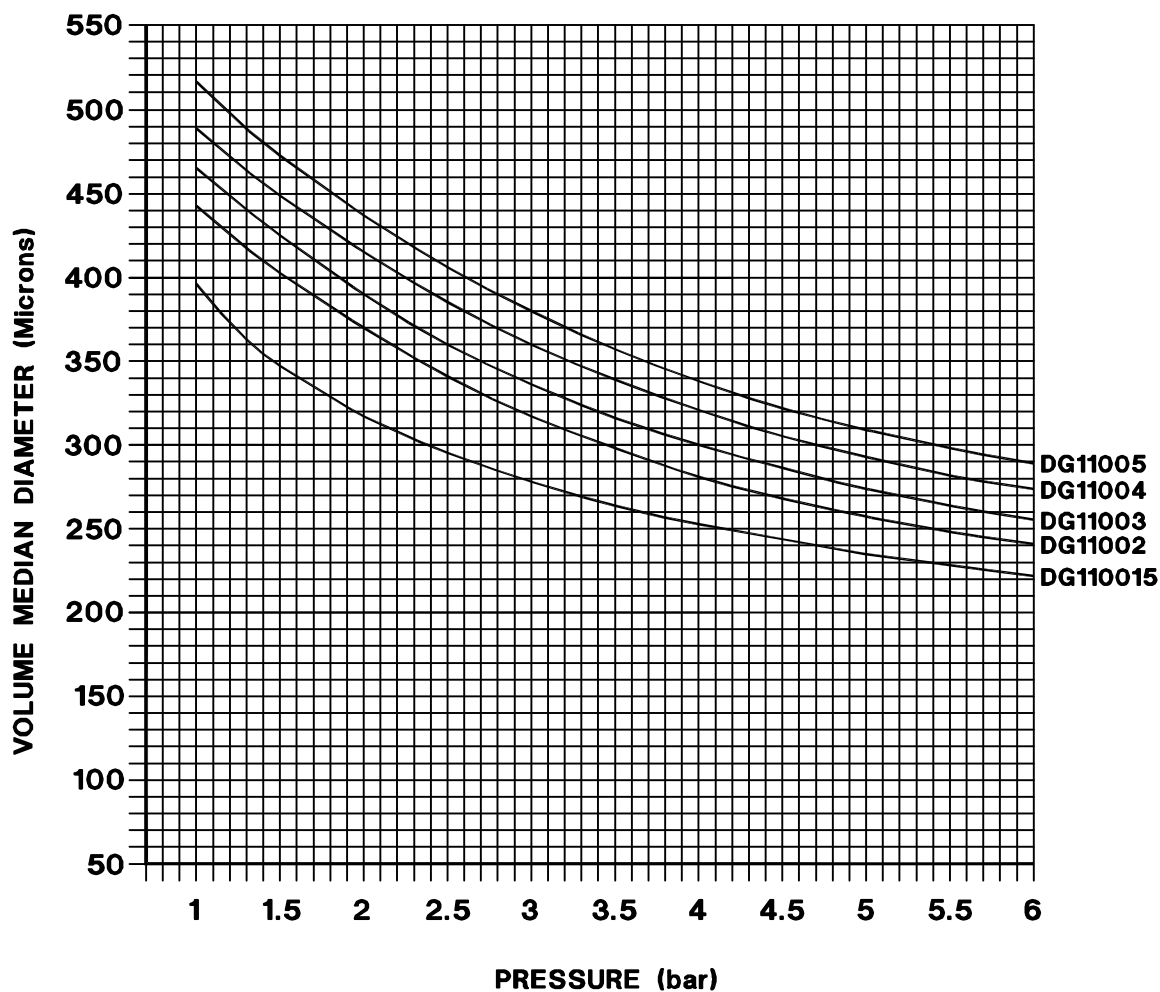

DESCRIPTION

DG TEEJET® DRIFT GUARD FLAT
SPRAY TIPS VOLUME MEDIAN
DIAMETER VERSUS PRESSURE CURVES

CAPACITIES DG110015 THRU DG11005
SPRAYING WATER AT 21° C

Spraying Systems Co.

North Avenue at Schmale Rd. • P.O. Box 7900
Wheaton, Il. 60189-7900

Date

June 25, 1992

Data Sheet No.

11825-47M