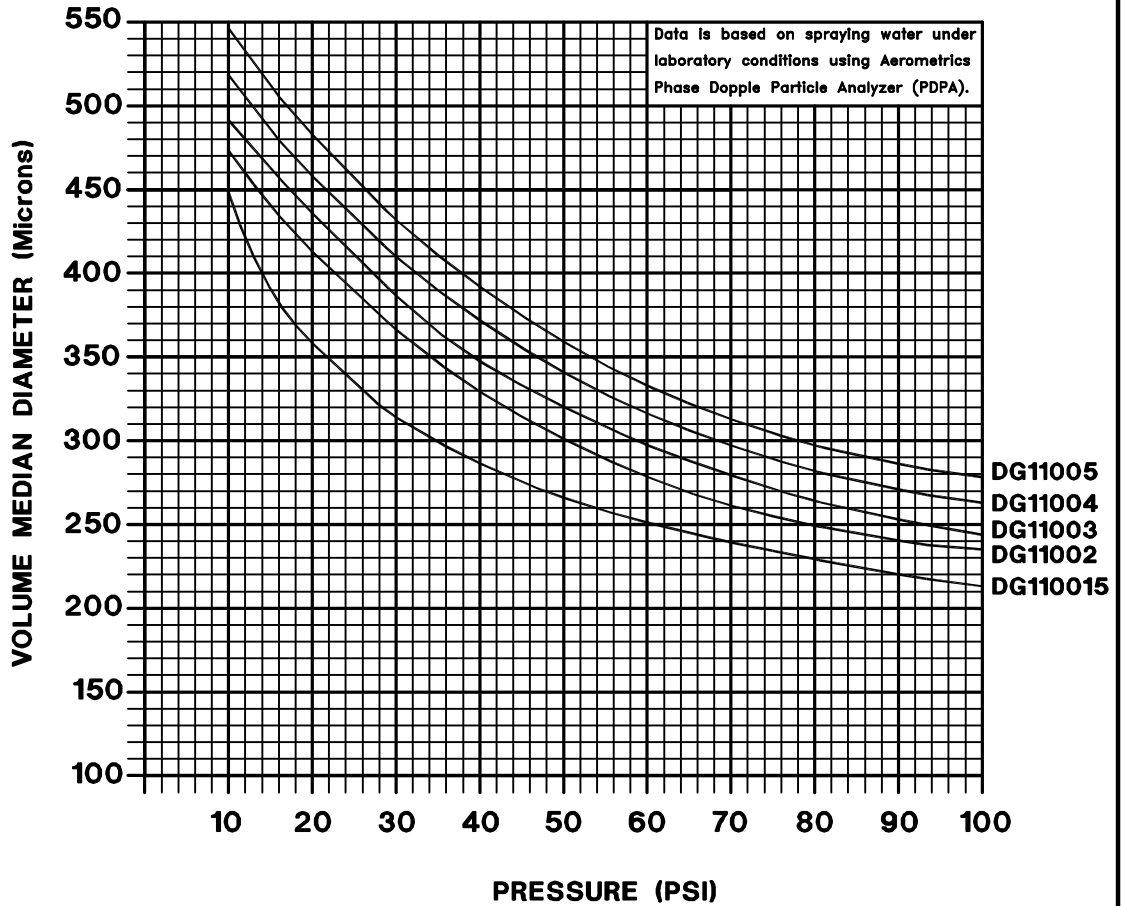

DESCRIPTION

**DG TEEJET® DRIFT GUARD FLAT
SPRAY TIPS VOLUME MEDIAN DIAMETER
VERSUS PRESSURE CURVES**

**CAPACITIES DG11001 THRU DG11005
SPRAYING WATER AT 70° F**

Spraying Systems Co.®

North Avenue at Schmale Rd. - P.O. Box 7900
Wheaton, Il. 60189-7900

Rev. No.

Date:
06/25/1992

Data Sheet No.

11825-47