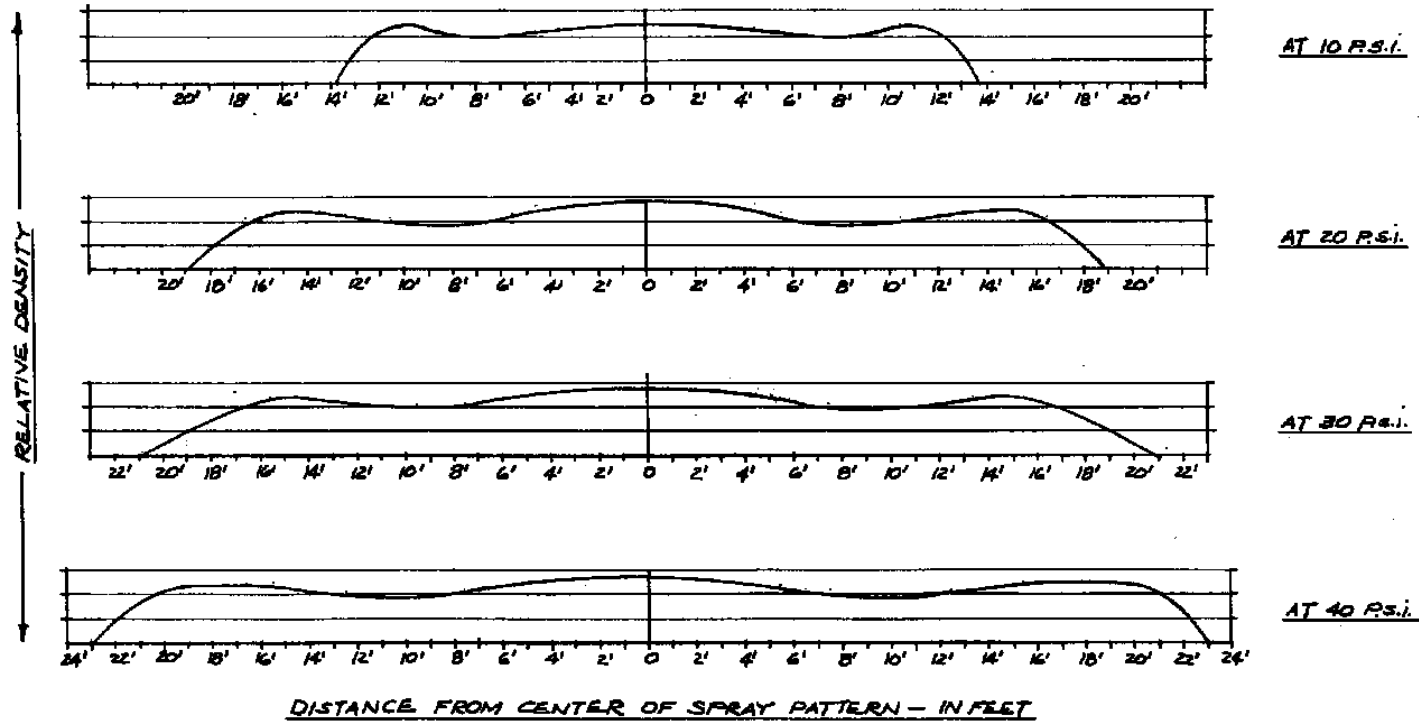

CONDITIONS: 36" SPRAY HEIGHT  
 SPRAYING WATER IN STILL AIR

DESCRIPTION:  
 SPRAY PATTERN DISTRIBUTION  
 3/4 KLC 108 FIELDJET NOZZLE

**Spraying Systems Co.**  
 Spray Nozzles and Accessories  
 P.O. Box 7900 - Wheaton, Ill. 60189-7900

Rev. No.

Data Sheet No.

11641-3

Ref.

SHEET OF