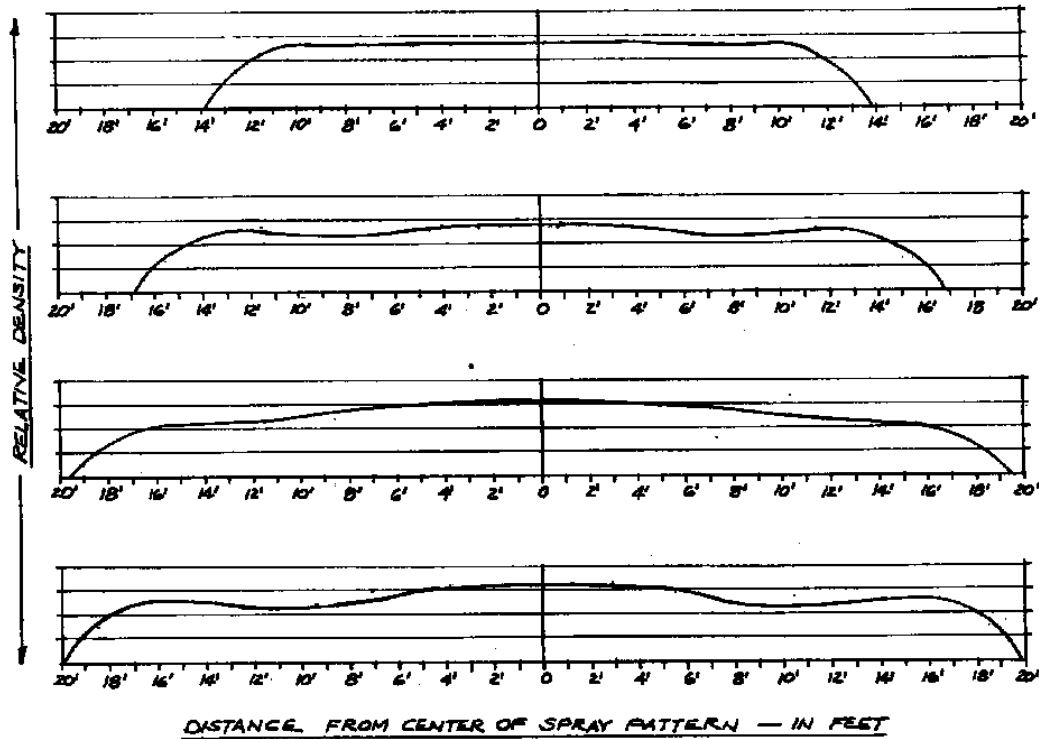

CONDITIONS: 36" SPRAY HEIGHT
 SPRAYING WATER IN STILL AIR

AT 10 P.S.I.

AT 20 P.S.I.

AT 30 P.S.I.

AT 40 P.S.I.

DESCRIPTION:
 SPRAY PATTERN DISTRIBUTION
 3/4 KLC 72 FIELDJET NOZZLE

Spraying Systems Co.

Spray Nozzles and Accessories
 P.O. Box 7900 - Wheaton, Il. 60189-7900

Rev. No.

Data Sheet No.

Ref.

11641-2
 SHEET OF