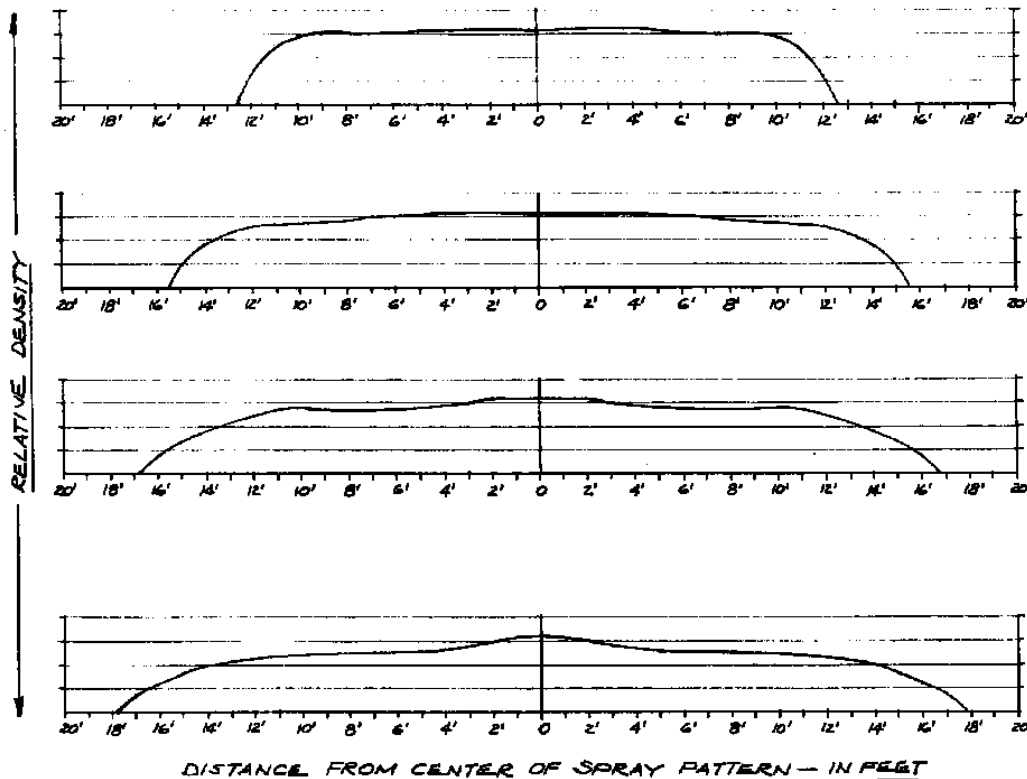

CONDITIONS: 36" SPRAY HEIGHT
 SPRAYING WATER IN STILL AIR.

AT 10 P.S.I.

AT 20 P.S.I.

AT 30 P.S.I.

AT 40 P.S.I.

DESCRIPTION:
 SPRAY PATTERN DISTRIBUTION
 1/4 KLC 36 FIELDJET NOZZLE

Spraying Systems Co.

Spray Nozzles and Accessories
 P.O. Box 7900 - Wheaton, Il. 60189-7900

Rev. No.

Data Sheet No.

Ref.

11641-1

SHEET OF