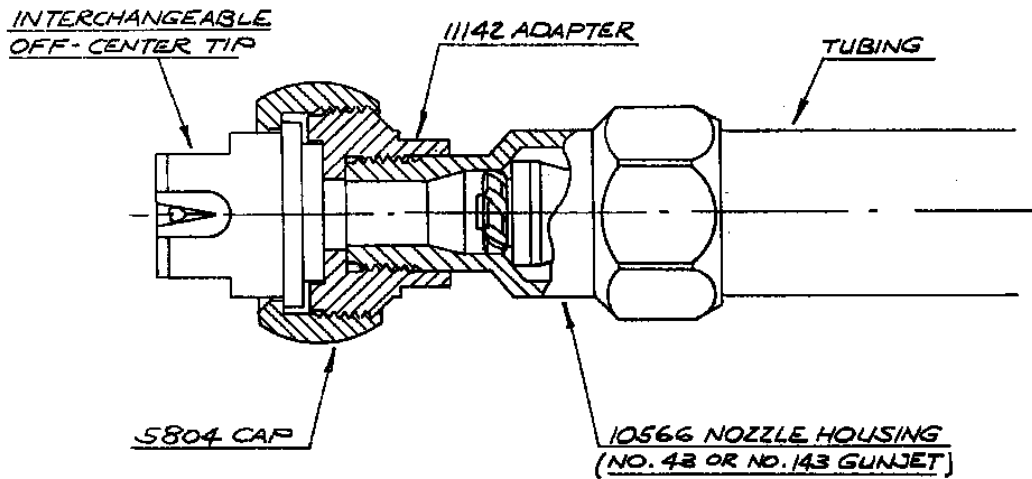

MATERIAL - ALUMINUM

NO. 11142 ADAPTER

VIEW SHOWING NO. 11142 ADAPTER
IN ASSEMBLY IN NO. 43 & NO. 143 GUNJETS

FOR INFORMATION ON NO. 43 GUNJET, SEE DATA SHEET 10687.
FOR INFORMATION ON NO. 143 GUNJET, SEE DATA SHEET 10688.

DESCRIPTION:

NO. 11142 ADAPTER
FOR USE WITH
NO. 42 AND NO. 143 GUNJETS

Spraying Systems Co.[®]

Spray Nozzles and Accessories
P.O. Box 7900 - Wheaton, Il. 60189-7900

Rev. No.

Ref.

Data Sheet No.

11167