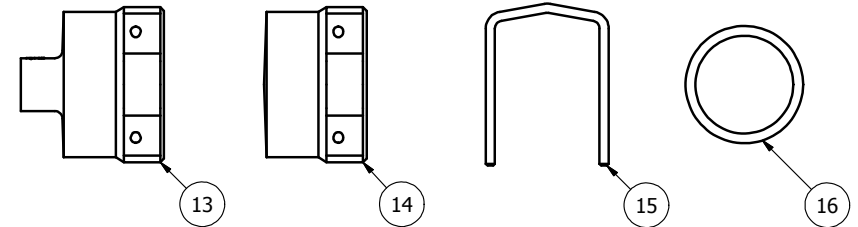

ITEM	PART NO.	DESCRIPTION
1	58456-90-1000	1" LARGE QUICK CONNECT 90 DEGREE HOSE BARB KIT
2	58456-90-1250	1-1/4" LARGE QUICK CONNECT 90 DEGREE HOSE BARB KIT
3	58456-90-1500	1-1/2" LARGE QUICK CONNECT 90 DEGREE HOSE BARB KIT
4	58456-90-2000	2" LARGE QUICK CONNECT 90 DEGREE HOSE BARB KIT
5	58456-1000	1" LARGE QUICK CONNECT HOSE BARB KIT
6	58456-1250	1-1/4" LARGE QUICK CONNECT HOSE BARB KIT
7	58456-1500	1-1/2" LARGE QUICK CONNECT HOSE BARB KIT
8	58456-2000	2" LARGE QUICK CONNECT HOSE BARB KIT
9A	58456-3/4	3/4" N.P.T. FEMALE LARGE QUICK CONNECT KIT
9B	B58456-3/4	3/4" B.S.P.T. FEMALE LARGE QUICK CONNECT KIT
10A	58456-1	1" N.P.T. FEMALE LARGE QUICK CONNECT KIT
10B	B58456-1	1" B.S.P.T. FEMALE LARGE QUICK CONNECT KIT
11A	58456-1-1/4	1-1/4" N.P.T. FEMALE LARGE QUICK CONNECT KIT
11B	B58456-1-1/4	1-1/4" B.S.P.T. FEMALE LARGE QUICK CONNECT KIT
12A	58456-1-1/2	1-1/2" N.P.T. FEMALE LARGE QUICK CONNECT KIT
12B	B58456-1-1/2	1-1/2" B.S.P.T. FEMALE LARGE QUICK CONNECT KIT
13A	58456-1/4	1/4" N.P.T. FEMALE GAUGE PORT LARGE QUICK CONNECT KIT
13B	B58456-1/4	1/4" B.S.P.T. FEMALE GAUGE PORT LARGE QUICK CONNECT KIT
14	58456-C	LARGE QUICK CONNECT CAP KIT
15	CP58439-302SS	RETAINING CLIP, STAINLESS STEEL
16	CP7717-M40X4-VI	O-RING, VITON

NOTE: (B) IN PART NUMBER INDICATES B.S.P.T. INLET AND OUTLET CONNECTIONS
 NOTE: ALL KITS INCLUDE ITEMS 15 & 16

DESCRIPTION:
 LARGE QUICK CONNECT HOSE BARBS,
 GAUGE PORTS, FITTINGS, AND
 ADAPTER KITS

 **Spraying Systems Co.**[®]
 Spray Nozzles and Accessories
 P.O. Box 7900 - Wheaton, IL 60189-7900

REVISION NO.	PARTS LIST
REFERENCE:	PL58456
2/18/2016	SHEET:
	DWG SIZE: B