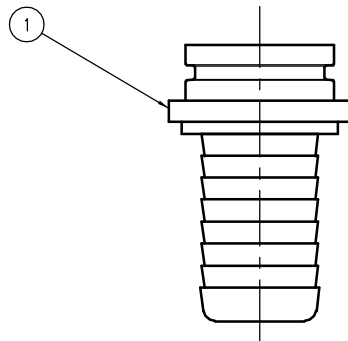

ITEM	PART NO.	DESCRIPTION
1	46039-1563	1 9/16" (40mm) HOSE BARB
	46039-1750	1 3/4" (45mm) HOSE BARB
	46039-2000	2" (50mm) HOSE BARB
2	CP7717-2/130-VI	O-RINGS
3	CP38522-2-COMMAT	RING RETAINER

NOTE:

1. FOR HOSE BARB KIT SEE DATA SHEET 46038.

DESCRIPTION:
HOSE BARB COMPONENT
PARTS FOR
2" FLOW METERS

Spraying Systems Co.
Spray Nozzles and Accessories
P.O. Box 7900 - Wheaton, IL 60189-7900

Rev. No.

Parts List No.

Ref.

PL 46038
SHEET OF