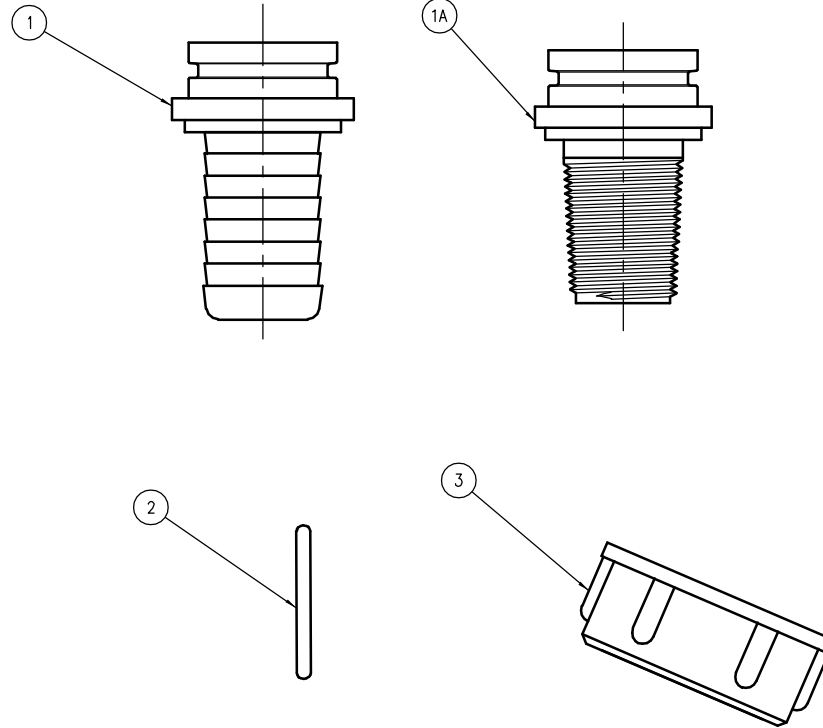

ITEM	PART NO.	DESCRIPTION
1	CP46917-1000	1" (25mm) HOSE BARB
	CP46917-1200	1 1/5" (30mm) HOSE BARB
	CP46917-1250	1 1/4" (31mm) HOSE BARB
1A	CP46917-3/4	3/4" NPT THREADED CONNECTOR
	CP46917-1	1" NPT THREADED CONNECTOR
2	CP7717-M26x3-VI	O-RING
3	CP38522-1-COMMAT	RING RETAINER

NOTE:

1. FOR HOSE BARB KIT SEE DATA SHEET 45916.

DESCRIPTION:
HOSE BARB COMPONENT
PARTS FOR
1" FLOW METERS

Spraying Systems Co.
Spray Nozzles and Accessories
P.O. Box 7900 - Wheaton, IL 60189-7900

Rev. No.

Parts List No.

Ref.

PL 45916
SHEET OF