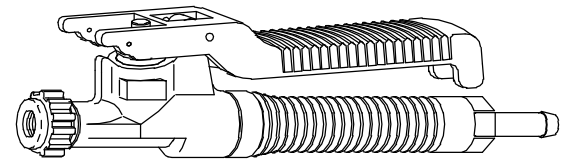

MODEL No. 37740-PP-1/4  
MODEL No. B37740-PP-1/4

MODEL No. 37740-PP-406  
MODEL No. 37740-PP-300

ITEM	PART NO.	DESCRIPTION	
1	CP22672-IZP	GROOVE PIN, STEEL, ZINC PLATED	
2	CP22655-PP	TRIGGER, POLYPROPYLENE (BLACK)	
3	CP22658-PP	SPRING RETAINER, POLYPROPYLENE (BLACK)	
*	4	CP22660-PHSS	SPRING, TYPE 17-7PH STAINLESS STEEL
5	CP22657-NY	STEM, NYLON (GRAY)	
*	6	CP22676-NEO	GASKET, NEOPRENE
7	CP22659-PP	WASHER, POLYPROPYLENE (BLACK)	
*	8	CP22661-VI	DIAPHRAGM, VITON
9	CP22651-1-PP	BODY, POLYPROPYLENE (BLACK)	
10	CP22668-PP	CAP, POLYPROPYLENE (BLACK)	
*	11	CP7717-2/016-VI	O'RING, VITON
12	CP39334-VI	GASKET, VITON	
13	CP22652-406-PP	HANDLE (WITH 3/8" HOSE SHANK CONN.), POLYPROPYLENE (BLACK) FOR # 37740-PP-406	
13A	CP22653-300-PP	HANDLE (WITH 1/4" HOSE SHANK CONN.), POLYPROPYLENE (BLACK) FOR # 37740-PP-300	
13B	CP22654-1/4-PP	HANDLE (WITH 1/4" NPT (F) CONN.), POLYPROPYLENE (BLACK) FOR #37740-PP-1/4	
13C	CPB22654-1/4-PP	HANDLE (WITH 1/4" BSPT (F) CONN.), POLYPROPYLENE (BLACK) FOR B37740-PP-1/4	
		No. 37740-PP-406, TRIGGERJET® SPRAY GUN, POLYPROPYLENE	
		No. 37740-PP-300, TRIGGERJET® SPRAY GUN, POLYPROPYLENE	
		No. 37740-PP-1/4, TRIGGERJET® SPRAY GUN, POLYPROPYLENE	
		No. B37740-PP-1/4, TRIGGERJET® SPRAY GUN, POLYPROPYLENE	