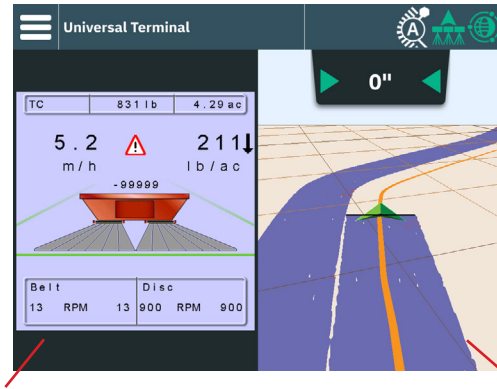

Matrix[®] 908 Features and Benefits

- High-contrast (1200 nits), high-resolution (1024x768), full-color 8.0 in/203 mm graphic touchscreen display provides responsive operation and excellent visibility, even in bright light conditions. Choice of background color schemes and adjustable brightness provides comfortable operation after dark as well
- Integrated dual constellation GNSS receiver with external antenna, supports a range of GNSS frequency and accuracy upgrades with no additional hardware (system unlock may be required)
- Compatible with external, third-party GNSS receivers
- Easy data transfer via USB
- New TwinView feature shows guidance and application control screens side-by-side
- Supports five unique guidance modes
- Internal and external boundary creation
- Supports UniPilot[®] Pro assisted steering
- Available ISO Universal Terminal (UT) task control for TeeJet liquid or dry systems. Compatible with full range of TeeJet IC series ISOBUS controllers
- Automatic section control supports up to 30-boom sections as a Guidance control, and up to 100-sections as ISOBUS UT
- VRA Prescription map support
- Records as-applied coverage maps for easy record keeping

RXA-52 ANTENNA

OPERATING SCREENS

Guidance mode

ISOBUS Rate Control

TwinView Mode

Guidance & Mapping (Last pass shown)

GNSS ACCURACY CHART

	SBAS	TerraStar-L*	TerraStar-C PRO*
Horizontal Accuracy (RMS)	23.6" (60 cm)	15.7" (40 cm)	1.0" (2.5 cm)
Horizontal Accuracy (95%)	47.2" (120 cm)	19.7" (50 cm)	1.2" (3.0 cm)
Pass-to-Pass Accuracy (95%)	~ 8" (~20 cm)	5.9" (15 cm)	0.8" (2.0 cm)
Convergence Time	N/A	< 5 min.	< 10 min.
Reconvergence Time	N/A	< 60 sec.	< 60 sec.

* Subscription Required

REAR VIEW OF MATRIX 908 CONSOLE

GUIDANCE MODES

Straight AB

Dynamic AB

Circle Pivot

A+ Azimuth

Last Pass