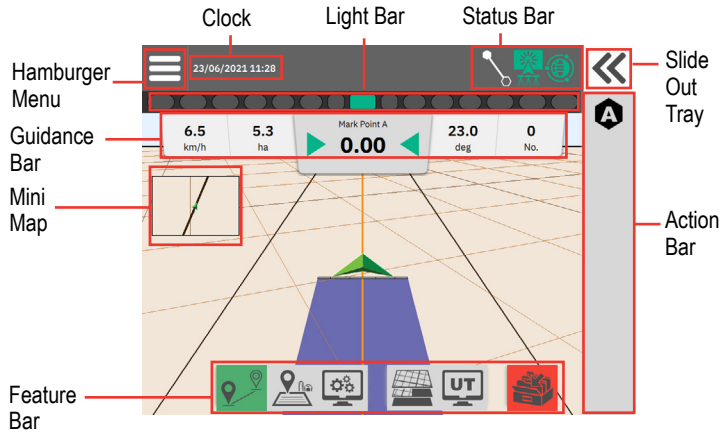

OPERATING SCREENS

Guidance mode