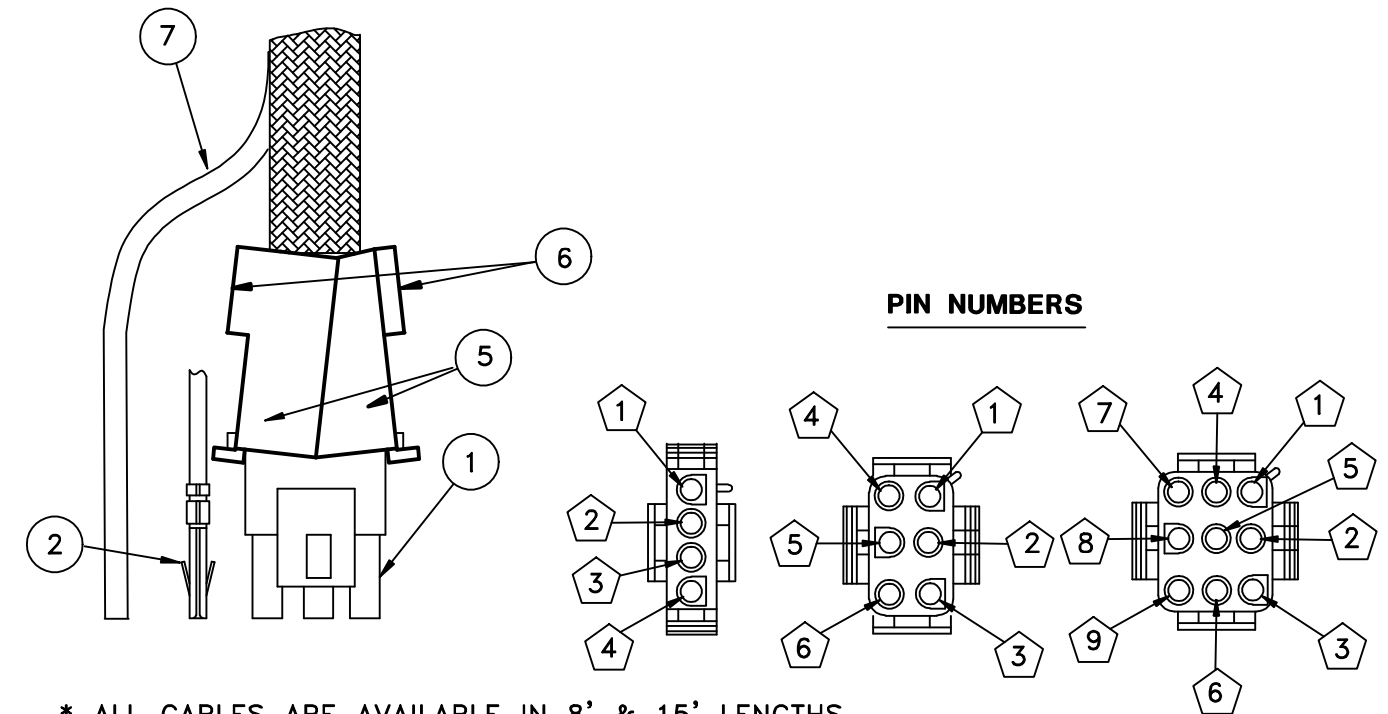

END CABLE NO.	ITEM	PART NO.	DESCRIPTION
21724-*	<b>USED FOR 744A ... 1</b>		
	1	CP21743-NY	CABLE PLUG FREE HANGING, NYLON
	2	CP21755-PHBR	SOCKET CONTACT, PHOSPHOROUS BRONZE (6 REQ'D)
	3	CP21759-NY	CABLE PLUG FREE HANGING, NYLON
	4	CP21483-PHBR	FASTON RECEPTACLE, PHOSPHOROUS BRONZE
	5	CP39510-A4-NY	STRAIN RELIEF, NYLON (2 REQ'D)
	6	CP12236-IZP	PAN HEAD SCREW, STEEL ZINC PLATED (4REQ'D)
7	CP21634-10-NY	TUBING, NYLON, FOR #21724-8	
	CP21634-17-NY	TUBING, NYLON, FOR #21725-15	
21725-*	<b>USED FOR 844, 744A ... 3 AND 734 ... 3</b>		
	1	CP21744-NY	CABLE PLUG FREE HANGING, NYLON
	2	CP21755-PHBR	SOCKET CONTACT, PHOSPHOROUS BRONZE (8 REQ'D)
	3	CP21759-NY	CABLE PLUG FREE HANGING, NYLON
	4	CP21483-PHBR	FASTON RECEPTACLE, PHOSPHOROUS BRONZE (3 REQ'D)
	5	CP39510-B6-NY	STRAIN RELIEF, NYLON (2 REQ'D)
	6	CP12236-IZP	PAN HEAD SCREW, STEEL ZINC PLATED (4REQ'D)
7	CP21634-10-NY	TUBING, NYLON, FOR #21724-8	
	CP21634-17-NY	TUBING, NYLON, FOR #21725-15	
21726-*	<b>USED FOR 844, 744A ... 5</b>		
	1	CP21745-NY	CABLE PLUG FREE HANGING, NYLON
	2	CP21755-PHBR	SOCKET CONTACT, PHOSPHOROUS BRONZE (10 REQ'D)
	3	CP21759-NY	CABLE PLUG FREE HANGING, NYLON
	4	CP21483-PHBR	FASTON RECEPTACLE, PHOSPHOROUS BRONZE (5 REQ'D)
	5	CP39510-B9-NY	STRAIN RELIEF, NYLON (2 REQ'D)
	6	CP12236-IZP	PAN HEAD SCREW, STEEL ZINC PLATED (4REQ'D)
7	CP21634-10-NY	TUBING, NYLON, FOR #21724-8	
	CP21634-17-NY	TUBING, NYLON, FOR #21725-15	

END CABLE ASSEMBLY NO.	CONTROLLER END								
	PIN NO./ WIRE COLOR								
	1	2	3	4	5	6	7	8	9
21724-*	ORANGE	BROWN	RED	BLACK	---	---	---	---	---
21725-*	ORANGE	YELLOW	GREEN	BROWN	RED	BLACK	---	---	---
21726-*	BLUE	BROWN	ORANGE	RED/YELLOW	RED	YELLOW	WHITE	BLACK	GREEN

\* ALL CABLES ARE AVAILABLE IN 8' & 15' LENGTHS

**DESCRIPTION:**  
NO. 21724 THRU 21726  
END CABLE ASSEMBLY FOR  
844, 744 & 734

**Spraying Systems Co.**<sup>®</sup>

Spray Nozzles and Accessories  
P.O. Box 7900 - Wheaton, IL 60189-7900

Rev. No.

Ref.

Parts List No.  
**PL 21724 THRU 21726**  
SHEET OF