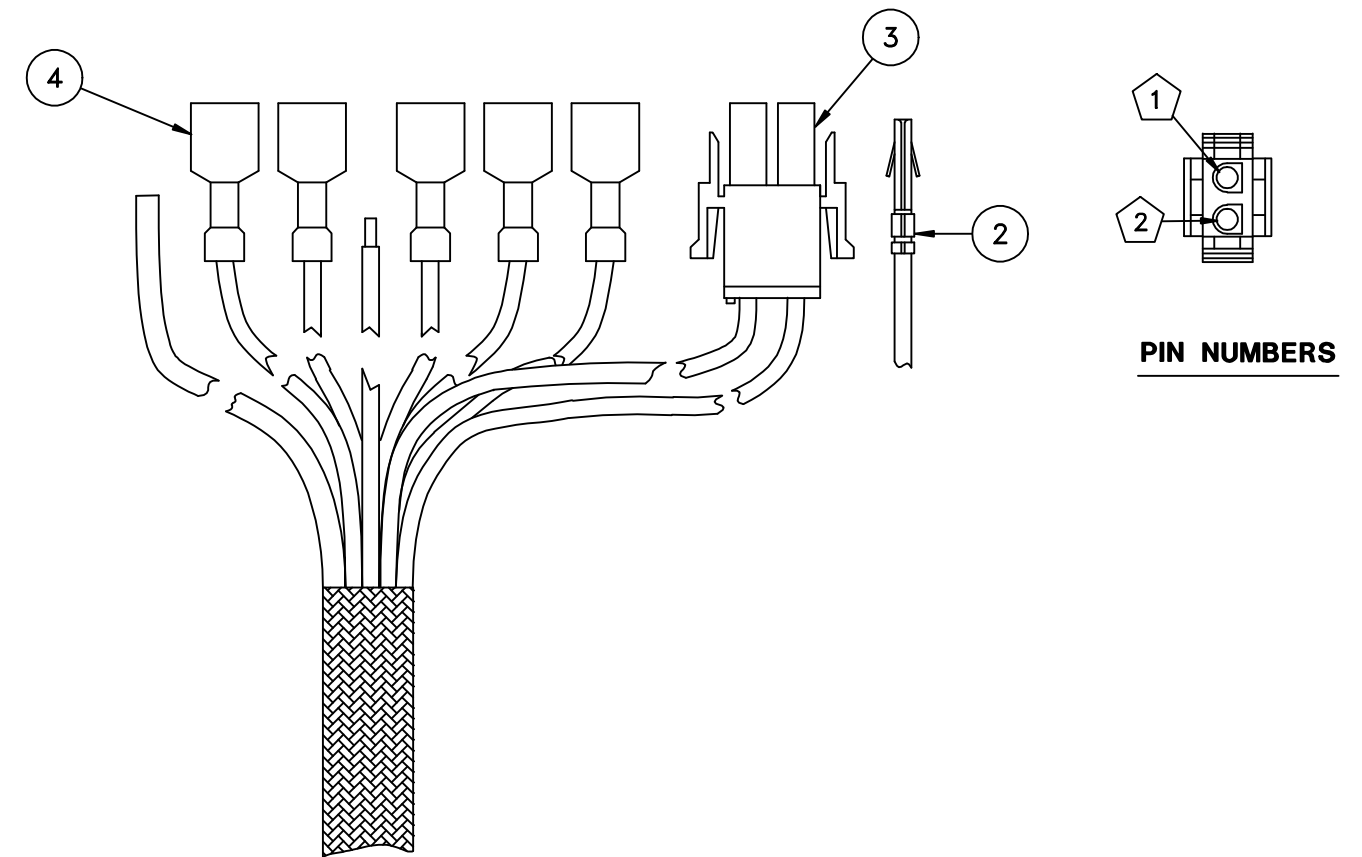

END CABLE NO.	ITEM	PART NO.	DESCRIPTION
21724-*	<b>USED FOR 744A ... 1</b>		
	1	CP21743-NY	CABLE PLUG FREE HANGING, NYLON
	2	CP21755-PHBR	SOCKET CONTACT, PHOSPHOROUS BRONZE (6 REQ'D)
	3	CP21759-NY	CABLE PLUG FREE HANGING, NYLON
	4	CP21483-PHBR	FASTON RECEPTACLE, PHOSPHOROUS BRONZE
	5	CP39510-A4-NY	STRAIN RELIEF, NYLON (2 REQ'D)
	6	CP12236-IZP	PAN HEAD SCREW, STEEL ZINC PLATED (4REQ'D)
7	CP21634-10-NY	TUBING, NYLON, FOR #21724-8	
	CP21634-17-NY	TUBING, NYLON, FOR #21725-15	
21725-*	<b>USED FOR 844, 744A ... 3 AND 734 ... 3</b>		
	1	CP21744-NY	CABLE PLUG FREE HANGING, NYLON
	2	CP21755-PHBR	SOCKET CONTACT, PHOSPHOROUS BRONZE (8 REQ'D)
	3	CP21759-NY	CABLE PLUG FREE HANGING, NYLON
	4	CP21483-PHBR	FASTON RECEPTACLE, PHOSPHOROUS BRONZE (3 REQ'D)
	5	CP39510-B6-NY	STRAIN RELIEF, NYLON (2 REQ'D)
	6	CP12236-IZP	PAN HEAD SCREW, STEEL ZINC PLATED (4REQ'D)
7	CP21634-10-NY	TUBING, NYLON, FOR #21724-8	
	CP21634-17-NY	TUBING, NYLON, FOR #21725-15	
21726-*	<b>USED FOR 844, 744A ... 5</b>		
	1	CP21745-NY	CABLE PLUG FREE HANGING, NYLON
	2	CP21755-PHBR	SOCKET CONTACT, PHOSPHOROUS BRONZE (10 REQ'D)
	3	CP21759-NY	CABLE PLUG FREE HANGING, NYLON
	4	CP21483-PHBR	FASTON RECEPTACLE, PHOSPHOROUS BRONZE (5 REQ'D)
	5	CP39510-B9-NY	STRAIN RELIEF, NYLON (2 REQ'D)
	6	CP12236-IZP	PAN HEAD SCREW, STEEL ZINC PLATED (4REQ'D)
7	CP21634-10-NY	TUBING, NYLON, FOR #21724-8	
	CP21634-17-NY	TUBING, NYLON, FOR #21725-15	

END CABLE ASSEMBLY NO.	CONTROLLER END								
	PIN NO./ WIRE COLOR								
	1	2	3	4	5	6	7	8	9
21724-*	ORANGE	BROWN	RED	BLACK	---	---	---	---	---
21725-*	ORANGE	YELLOW	GREEN	BROWN	RED	BLACK	---	---	---
21726-*	BLUE	BROWN	ORANGE	RED/YELLOW	RED	YELLOW	WHITE	BLACK	GREEN

\* ALL CABLES ARE AVAILABLE IN 8' & 15' LENGTHS

**DESCRIPTION:**  
NO. 21724 THRU 21726  
END CABLE ASSEMBLY FOR  
844, 744 & 734

**Spraying Systems Co.**<sup>®</sup>

Spray Nozzles and Accessories  
P.O. Box 7900 - Wheaton, IL 60189-7900

Rev. No.

Ref.

Parts List No.  
**PL 21724 THRU 21726**  
SHEET OF