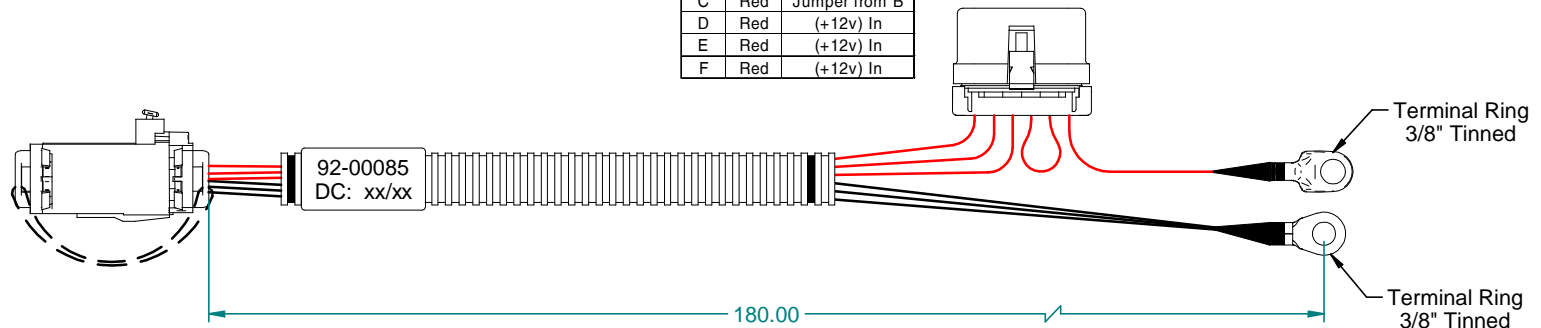

Metri-Pack 280
Tower 7 pos.
w/Skts and Dust Cap

Pos.	Color	Function
A	n/a	
B	Red	(+12v)
C	Red	(+12v)
D	Red	(+12v)
E	Black	Ground
F	Black	Ground
G	Black	Ground

Metri-Pack Fuse Terminal
6 pos. w/1, 15 amp fuse mini
and 1, 4 gang common bar

Pos.	Color	Function
A	Red	(+12v) Battery In
B	Red	Jumper to C
C	Red	Jumper from B
D	Red	(+12v) In
E	Red	(+12v) In
F	Red	(+12v) In

Note: 1.0 All dimensions are displayed in 'Inches'
Unless otherwise specified.

MATERIAL:		n/a			
FINISH:		n/a			
PROJECTION:		SCALE: UNITS: INCH: X METRIC: 1:2		TITLE: Cable, Battery SmartBox	
UNLESS OTHERWISE SPECIFIED TOLERANCE:		DRAWN BY: Bryan Reeves		CHECKED BY: Alan Trueman	
REV. DATE NOC. No		APPROVED BY: Alan Trueman		SHEET No: 1 of 1 DWG No: C-92-00085	
<p>Midwest Technologies IL, LLC. Claims proprietary right in the material disclosed hereon. This document is not to be used in any way detrimental to the interest of Midwest Technologies IL, LLC.</p>					