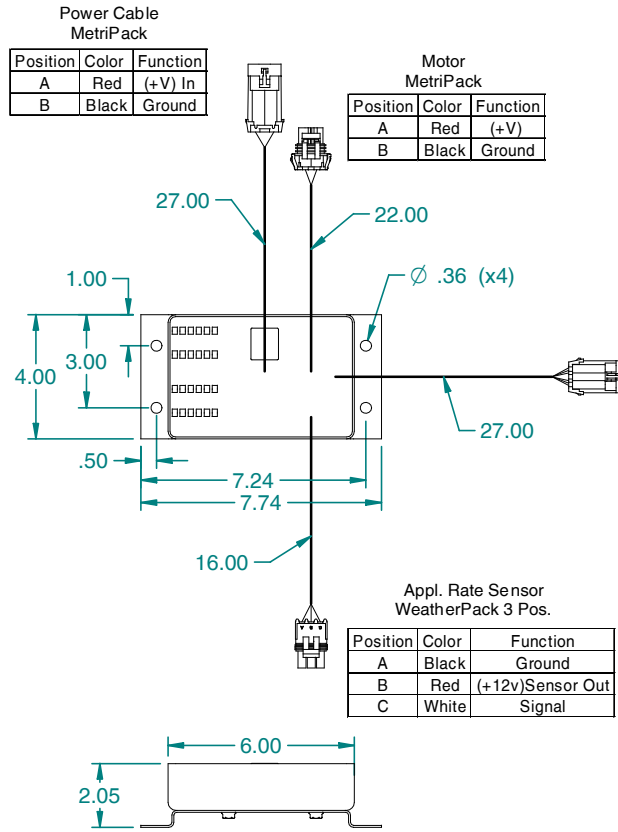

Signal Cable  
MetriPack

Position	Color	Function
A	Red	(+V Console)
B	Black	Console Gnd
C	n/a	
D	White	Low to Run
E	Green	RPM
F	n/a	

Note: 1.0 All dimensions are displayed in "Inches" unless otherwise specified.

MATERIAL:		N/A			
FINISH:		N/A		TITLE: Driver 30A Gran Bin	
PROJECTION:		SCALE: UNITS: X 1:4 METRIC:		DRAWN BY: <i>Byron Reiser</i>	
UNLESS OTHERWISE SPECIFIED TOLERANCE:		0-1" +/- .1"    10-60" +/- .1"    .XX 1-5" +/- .25"    60-120" +/- .2"    .XX 5-10" +/- .5"    120" +/- .3"    .XX		CHECKED BY: <i>Ray Neuber</i>	
REV. DATE		NOC. No.		APPROVED BY: <i>Scott Leuber</i>	
R0	6/26/03	010221		SHEET No:	DWS No:
				1 of 1	C-78-05030
Midwest Technologies IL, LLC. Claims proprietary right in the material disclosed herein. This document is not to be used in any way detrimental to the interest of Midwest Technologies IL, LLC.					