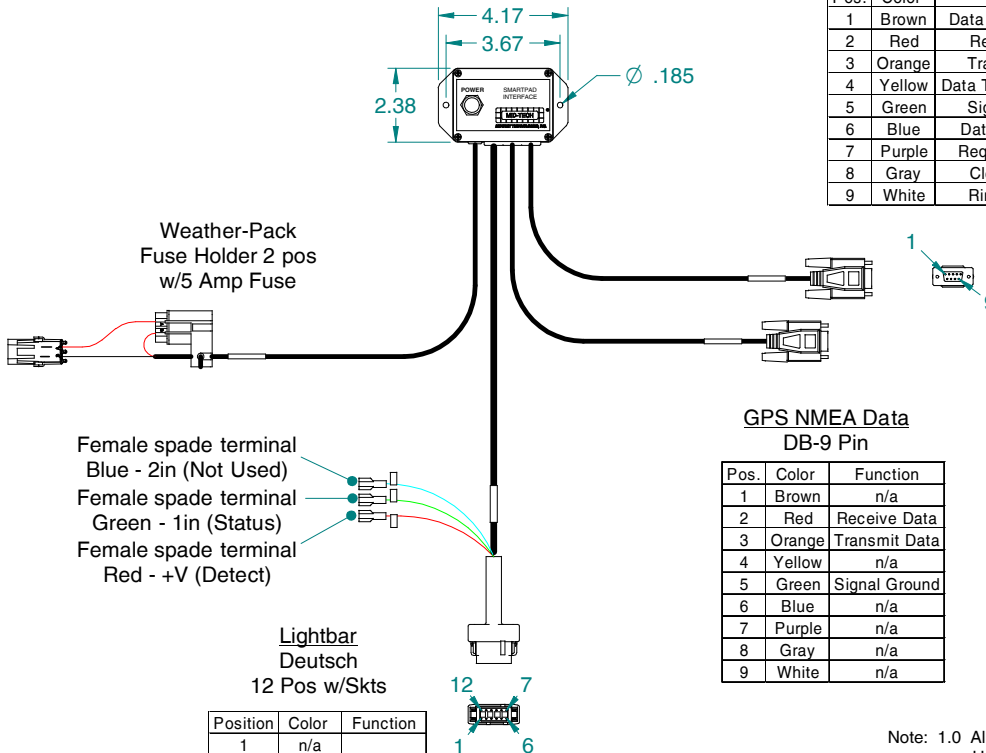

Power Weather-Pack 2 Pos. Shroud

Position	Color	Function
A	Red	(+12v)
B	Black	Ground

Weather-Pack Fuse Holder 2 pos w/5 Amp Fuse

Female spade terminal Blue - 2in (Not Used)
Female spade terminal Green - 1in (Status)
Female spade terminal Red - +V (Detect)

Lightbar Deutsch 12 Pos w/Skts

Position	Color	Function
1	n/a	
2	n/a	
3	Black	Ground
4	Orange	(+v) out
5	n/a	
6	n/a	
7	n/a	
8	n/a	
9	White	RS485+
10	Brown	RS485-
11	n/a	
12	n/a	

Smartpad DB-9 Skt

Pos.	Color	Function
1	Brown	Data Carrier Detect
2	Red	Receive Data
3	Orange	Transmit Data
4	Yellow	Data Terminal Ready
5	Green	Signal Ground
6	Blue	Data Set Ready
7	Purple	Request to Send
8	Gray	Clear to Send
9	White	Ring Indicator

GPS NMEA Data DB-9 Pin

Pos.	Color	Function
1	Brown	n/a
2	Red	Receive Data
3	Orange	Transmit Data
4	Yellow	n/a
5	Green	Signal Ground
6	Blue	n/a
7	Purple	n/a
8	Gray	n/a
9	White	n/a

Note: 1.0 All dimensions are displayed in "Inches" Unless otherwise specified.