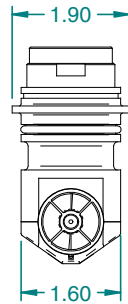

A

B

C

D

Note: 1.0 All dimensions are displayed in " Inches"  
Unless otherwise specified.

MATERIAL:		n/a			
FINISH:		n/a			
PROJECTION:		SCALE: UNITS: X		TITLE: Insert FM 801 w/out Sensor	
UNLESS OTHERWISE SPECIFIED TOLERANCE:		1:2		DRAWN BY: <i>Byron Reiser</i>	
REV. DATE		10232		CHECKED BY: <i>Steve Leubner</i>	
REV. DATE		10232		APPROVED BY: <i>Steve Leubner</i>	
REV. DATE		10232		SHEET No: 1 of 1	
REV. DATE		10232		DWS No: C-57-00076	
Midwest Technologies IL, LLC. Claims proprietary right in the material disclosed herein. This document is not to be used in any way detrimental to the interest of Midwest Technologies IL, LLC.					