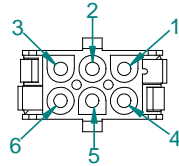

A

B

C

D

Mate-N-Lok 6 Pos. Stacked Cap Housing

Pos.	Color
1	Orange
2	Yellow
3	Green
4	Brown
5	Red
6	Black

Mate-N-Lok 6 Pos. Stacked Plug Housing

Pos.	Color
1	Orange
2	Yellow
3	Green
4	Brown
5	Red
6	Black

Note: 1.0 All dimensions are displayed in "Inches" Unless otherwise specified.

MATERIAL: N/A			
FINISH: N/A			
PROJECTION: 		SCALE: UNITS: X INCH: 1:2 METRIC: X	TITLE: 21720-15 Cable, Extension
UNLESS OTHERWISE SPECIFIED TOLERANCE:		DRAWN BY: <i>J.D. Martin</i>	CHECKED BY: <i>Angi Neuman</i>
0-1" ±.1"	10-60" ±.1"	APPROVED BY: <i>Angi Neuman</i>	
1-5" ±.25"	60-120" ±.25"	SHEET No: 1 of 1	DWG No: C-45-20079
5-10" ±.5"	120" ±.3"	REV. DATE NOC. No.	
Midwest Technologies IL, LLC. Claims proprietary right in the material disclosed herein. This document is not to be used in any way detrimental to the interest of Midwest Technologies IL, LLC.			