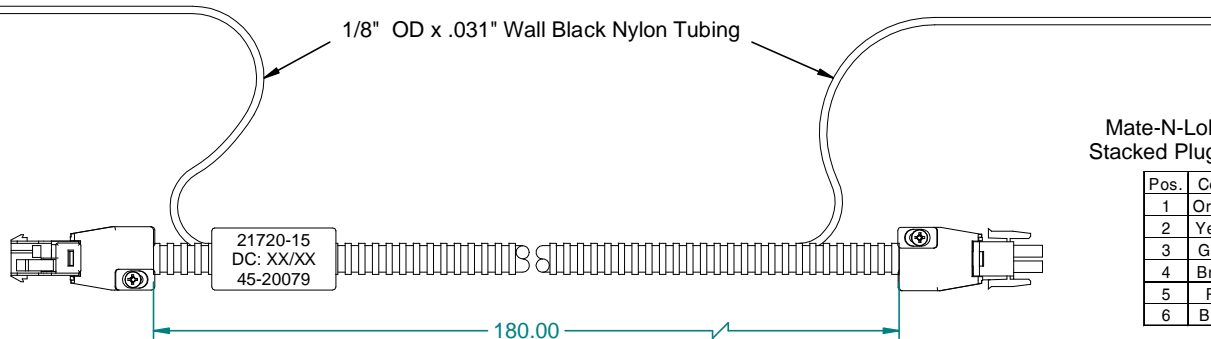

A

B

C

D

Mate-N-Lok 6 Pos. Stacked Cap Housing

Pos.	Color
1	Orange
2	Yellow
3	Green
4	Brown
5	Red
6	Black

Mate-N-Lok 6 Pos. Stacked Plug Housing

Pos.	Color
1	Orange
2	Yellow
3	Green
4	Brown
5	Red
6	Black

Note: 1.0 All dimensions are displayed in "Inches" Unless otherwise specified.

MATERIAL: N/A			
FINISH: N/A			
PROJECTION: 		SCALE: UNITS: X INCH: 1:2 METRIC: X	TITLE: 21720-15 Cable, Extension
UNLESS OTHERWISE SPECIFIED TOLERANCE:		DRAWN BY: <i>J.D. Martin</i>	CHECKED BY: <i>Angi Neuman</i>
0-1" ±.1"	10-60" ±.1"	APPROVED BY: <i>Angi Neuman</i>	
1-5" ±.25"	60-120" ±.25"	SHEET No: 1 of 1	DWG No: C-45-20079
5-10" ±.5"	120" ±.3"	REV. DATE NOC. No.	
Midwest Technologies IL, LLC. Claims proprietary right in the material disclosed herein. This document is not to be used in any way detrimental to the interest of Midwest Technologies IL, LLC.			