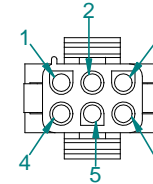

A

B

C

D

Mate-N-Lok 6 Pos. Stacked Cap Housing

Pos.	Color
1	Orange
2	Yellow
3	Green
4	Brown
5	Red
6	Black

Mate-N-Lok 6 Pos. Stacked Plug Housing

Pos.	Color
1	Orange
2	Yellow
3	Green
4	Brown
5	Red
6	Black

Note: 1.0 All dimensions are displayed in "Inches" Unless otherwise specified.

MATERIAL: N/A			
FINISH: N/A			
PROJECTION: 		SCALE: UNITS: X INCH: 1:2 METRIC: X	TITLE: 21720-15 Cable, Extension
UNLESS OTHERWISE SPECIFIED TOLERANCE:		DRAWN BY: <i>J.D. Martin</i>	CHECKED BY: <i>Angi Neuman</i>
0-1" ±.1"	10-60" ±.1"	APPROVED BY: <i>Angi Neuman</i>	
1-5" ±.25"	60-120" ±.25"	SHEET No: 1 of 1	DWG No: C-45-20079
5-10" ±.5"	120" ±.3"	REV. DATE NOC. No.	
Midwest Technologies IL, LLC. Claims proprietary right in the material disclosed herein. This document is not to be used in any way detrimental to the interest of Midwest Technologies IL, LLC.			