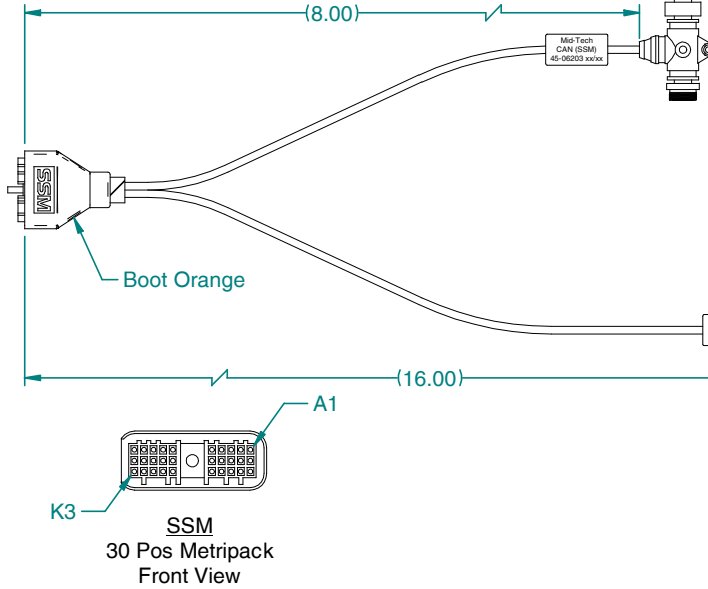

A

SSM
Metripack 30 pos.

Pos.	Color	Function
A1	Red	CAN (+V) Out
A2	Orange	CAN High
A3	Black	CAN Low
B1	Green	CAN Ground
B2	White	CAN Shield
B3	Green	GSO Jumper K3
C1	Yellow	(+V) ptc 2
C2	White	Imp. Status Jumper K2
C3	n/a	
D1	n/a	
D2	n/a	
D3	n/a	
E1	n/a	
E2	n/a	
E3	n/a	
F1	n/a	
F2	n/a	
F3	n/a	
G1	n/a	
G2	n/a	
G3	n/a	
H1	White	Boom 7
H2	Blue	Boom 6
H3	Green	B00m 5
J1	Orange	Boom 4
J2	Red	Boom 3
J3	Brown	Boom 2
K1	Black	Boom 1
K2	White	Jumper C2 Active all Time
K3	Green	Jumper B3 Active all Time

B

C

CAN 'T'
5 Pos.

Position	Color	Function
1	White	CAN Shield
2	Red	CAN (+V) Out
3	Green	CAN Ground
4	Orange	CAN High
5	Black	CAN Low

CAN 'T'
Male Side (Pins)
Face View

Boom Status
Deutsch 12 pos.

Position	Color	Function
1	Black	Boom 1
2	Brown	Boom 2
3	Red	Boom 3
4	Orange	Boom 4
5	Green	Boom 5
6	Blue	Boom 6
7	White	Boom 7
8	n/a	
9	n/a	
10	n/a	
11	n/a	
12	Yellow	(+V) ptc 2

1

2

3

4

Note: 1.0 All dimensions are displayed in "Inches" unless otherwise specified.

MATERIAL: See Notes		
FINISH: N/A		
PROJECTION: 		TITLE: Cable, SSM Deutsch Boom Input
SCALE: UNITS: X METRIC: 1:4		DRAWN BY: <i>Rayan Reiser</i>
UNLESS OTHERWISE SPECIFIED TOLERANCE:		CHECKED BY: <i>Ray Reiser</i>
R0 2/28/03 010188 REV. DATE NOC No	0-1" +/- .1" 1-5" +/- .25" 5-10" +/- .5"	10-60" +/- 1" X 60-120" +/- 2" XX 120" +/- 3" Z
Midwest Technologies IL, LLC. Claims proprietary right in the material disclosed hereon. This document is not to be used in any way detrimental to the interest of Midwest Technologies IL, LLC.		APPROVED BY: <i>Scott Leuber</i> SHEET No: 1 of 1 DWS No: C-45-06 203