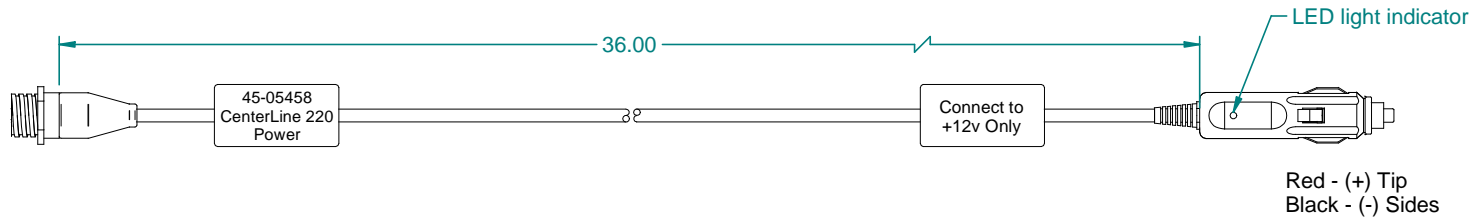

A

B

C

D

1

2

AMP 4 Pos. SKT
w/Skt Terminals

Pos	Color	Function
1	Black	Ground
2	n/a	
3	Red	(+12v)
4	n/a	

3

Note: 1.0 All dimensions are displayed in "Inches"
Unless otherwise specified.

4

			MATERIAL: N/A		
			FINISH: N/A		
			PROJECTION:	SCALE: UNITS: X METRIC: 1:2	TITLE: Cable CL220 Lighter Adapter
			UNLESS OTHERWISE SPECIFIED TOLERANCE:		DRAWN BY: <i>Bryan Reiser</i>
			0-1" +/- .1" 10-60" +/- .1" XX		CHECKED BY: <i>Alan Hawkins</i>
			1-5" +/- .25" 60-120" +/- .2" XXX		APPROVED BY: <i>Dennis Stewart</i>
			5-10" +/- .5" 120" +/- .3" X		SHEET No: 1 of 1
RO	5/9/06	10611	DWG No: C-45-05458		
REV.	DATE	NO. No	Midwest Technologies IL, LLC. Claims proprietary right in the material disclosed herein. This document is not to be used in any way detrimental to the interest of Midwest Technologies IL, LLC.		