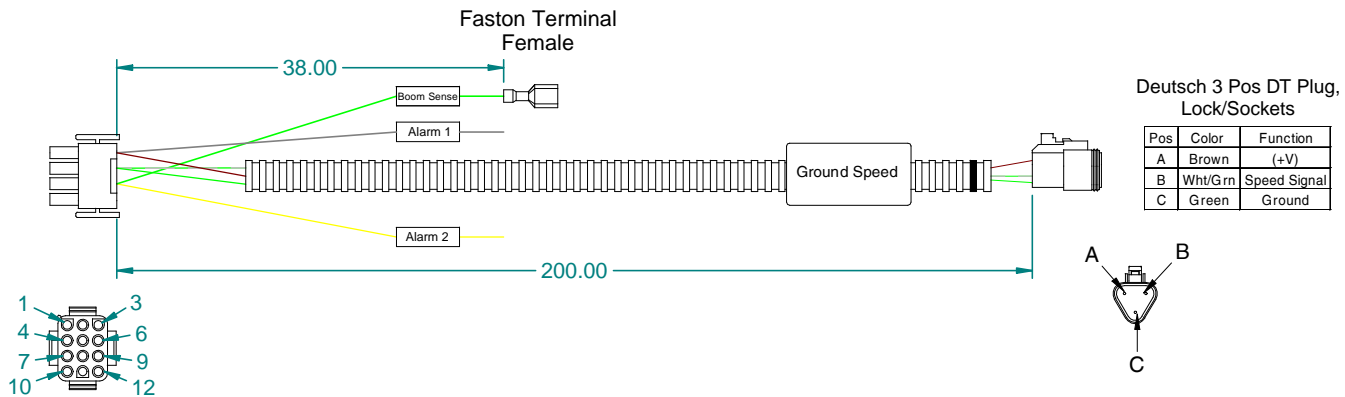

A

B

C

D

Connector 12pos. Plug Mate-N-Lock

Pos.	Color	Function
1	n/a	
2	Wht/Grn	Speed Signal
3	Green	Boom Sense
4	n/a	
5	Grey	Alarm 1
6	n/a	
7	n/a	
8	n/a	
9	Brown	(+V)
10	Green	Ground
11	Yellow	Alarm 2
12	n/a	

Deutsch 3 Pos DT Plug, Lock/Socket

Pos	Color	Function
A	Brown	(±V)
B	Wht/Grn	Speed Signal
C	Green	Ground

MATERIAL: N/A													
FINISH: N/A			TITLE: Cable, Speed Area, 70 Series										
PROJECTION:		SCALE: UNITS: X INCH: 1:1 METRIC: XX		DRAWN BY: Gary Mueller									
UNLESS OTHERWISE SPECIFIED TOLERANCE:			CHECKED BY: Gary Mueller										
<table border="0"> <tr> <td>0-1" ±.1"</td> <td>10-60" ±.1"</td> <td>XX</td> </tr> <tr> <td>1-5" ±.25"</td> <td>60-120" ±.2"</td> <td>XX</td> </tr> <tr> <td>5-10" ±.5"</td> <td>120" ±.3"</td> <td>XX</td> </tr> </table>			0-1" ±.1"	10-60" ±.1"	XX	1-5" ±.25"	60-120" ±.2"	XX	5-10" ±.5"	120" ±.3"	XX	APPROVED BY: Scott Lander	
0-1" ±.1"	10-60" ±.1"	XX											
1-5" ±.25"	60-120" ±.2"	XX											
5-10" ±.5"	120" ±.3"	XX											
REV. DATE	NO. No	Released	SHEET No: 1 of 1	DWG No: C-45-05429									
Midwest Technologies IL, LLC. Claims proprietary right in the material disclosed herein. This document is not to be used in any way detrimental to the interest of Midwest Technologies IL, LLC.													