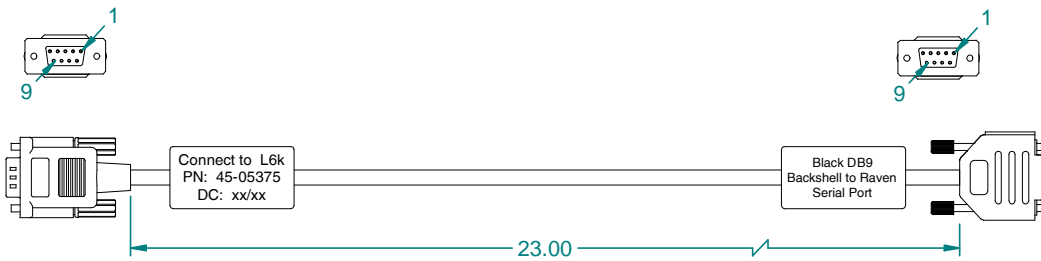

A

B

C

D

L6k
DB-9 Skt

Pos.	Color	Function
1	n/a	
2	Red	Receive Data (In)
3	Orange	Transmit Data (Out)
4	n/a	
5	Green	Signal Ground
6	n/a	
7	Purple	Request to Send (Out)
8	n/a	
9	n/a	

DB-9 Skt
w/Black Backshell

Pos.	Color	Function
1	n/a	
2	Orange	Transmit Data
3	Red	Receive Data
4	n/a	
5	Green	Signal Ground
6	Purple	Request to Send
7	n/a	
8	Purple	Request to Send (Jumper wire from 6)
9	n/a	

Note: 1.0 All dimensions are displayed in 'Inches',
Unless otherwise specified.

			MATERIAL: n/a		
			FINISH: n/a		
			PROJECTION:  SCALE: UNITS: X INCH METRIC: 1:2		TITLE: Cable, L6k to Raven/DI
			UNLESS OTHERWISE SPECIFIED TOLERANCE:		DRAWN BY: <i>Bryan Reiser</i>
			0-1" +/- .1" 10-60" +/- .1" .XX .XX		CHECKED BY: <i>Alan Reiser</i>
			1-5" +/- .25" 60-120" +/- .2" .XX .XX		APPROVED BY: <i>Dan Stewart</i>
			5-10" +/- .5" 120" +/- .3" \leq $=$		SHEET No: D/W No:
R0	1/5/05	10312			1 of 1 C-45-05375
REV.	DATE	DOC. No	Midwest Technologies IL, LLC. Claims proprietary right in the material disclosed herein. This document is not to be used in any way detrimental to the interest of Midwest Technologies IL, LLC.		