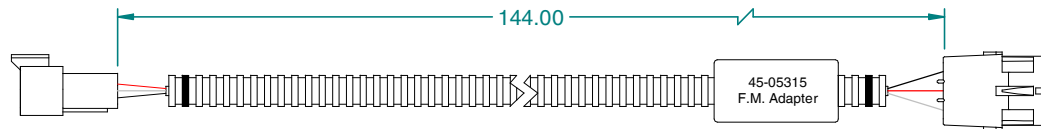

Deutsch Housing
3 Pos. w/Pins

Pos	Color	Function
A	Red	(+12v) Power
B	White	Signal
C	Black	Ground

Weather-Pack Shroud
3 Pos w/Pins

Pos	Color	Function
A	Black	Ground
B	Red	(+12v) Power
C	White	Signal

NOTE: 1.0 All Dimensions are displayed in "Inches"
Unless otherwise specified.